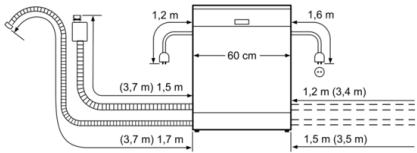

**Serie | 4, semi-integrated dishwasher, 60 cm,
Stainless steel
SMI50C15GB**

( ) Werte mit Verlängerungssatz