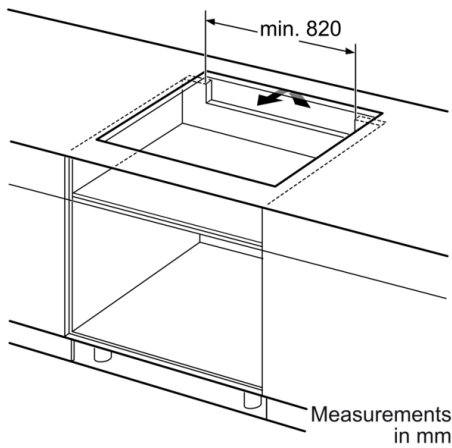

Width of the appliance : 916 mm

Dimensions : 51 x 916 x 353 mm

Dimensions of the packed product (HxWxD) : 126 x 1031 x 472 mm

Net weight : 14.6 kg

Gross weight : 15.8 kg

Residual heat indicator : Separate

Location of control panel : Hob front

Installation

- Dimensions of the product (HxWxD mm): 51 x 916 x 353
- Required niche size for installation (HxWxD mm) : 51 x 880 x (330 - 330)
- Min. worktop thickness: 16 mm
- Connected load: 7.4 KW
- Power management options for 16A, 13A or 10A connection: limit the maximum power if needed (depends on fuse protection of electric installation).
- Power cord: 1.1 m, Cable included

Series 6, induction hob, 90 cm, Black PXX275FC1E

①
Ventilation gap must
be present

All measurements in mm

①
Ventilation gap must
be present

All measurements in mm

①
Ventilation gap must
be present.

Measurements in mm