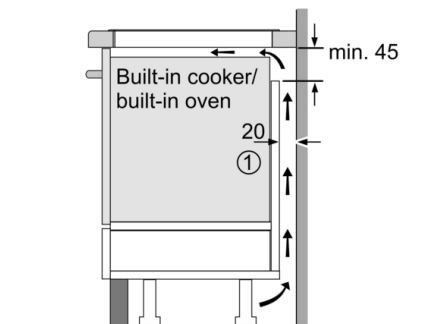

Width of the appliance : 916 mm

Dimensions : 51 x 916 x 353 mm

Dimensions of the packed product (HxWxD) : 126 x 1031 x 472 mm

Net weight : 14.6 kg

Gross weight : 15.8 kg

Residual heat indicator : Separate

Location of control panel : Hob front

Flexibility of cooking zones

- 2 Flex zones: use cookware of any shape or size anywhere within the 40cm long zone.
- Cooking zone front left: 210 mm, 200 mm, 2.2 KW (max. power 3.7 KW)
- Cooking zone rear left: 210 mm, 200 mm, 2.2 KW (max. power 3.7 KW)
- Cooking zone rear right: 210 mm, 200 mm, 2.2 KW (max. power 3.7 KW)
- Cooking zone front right: 210 mm, 200 mm, 2.2 KW (max. power 3.7 KW)

Installation

- Dimensions of the product (HxWxD mm): 51 x 916 x 353
- Required niche size for installation (HxWxD mm) : 51 x 880 x (330 - 330)
- Min. worktop thickness: 16 mm
- Connected load: 7.4 KW
- Power management options for 16A, 13A or 10A connection: limit the maximum power if needed (depends on fuse protection of electric installation).
- Power cord: 1.1 m, Cable included

Series 6, induction hob, 90 cm, Black PXX275FC1E

①
Ventilation gap must
be present

All measurements in mm

①
Ventilation gap must
be present

All measurements in mm

①
Ventilation gap must
be present.

Measurements in mm