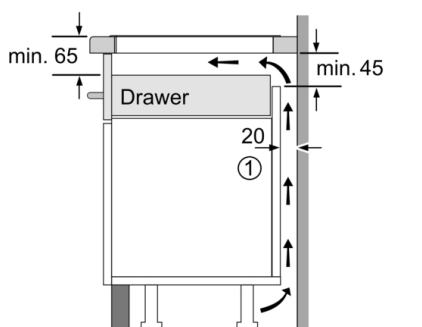

Width of the appliance : 916 mm

Dimensions : 51 x 916 x 353 mm

Dimensions of the packed product (HxWxD) : 126 x 1031 x 472 mm

Net weight : 14.6 kg

Gross weight : 15.8 kg

Residual heat indicator : Separate

Location of control panel : Hob front

Installation

- Dimensions of the product (HxWxD mm): 51 x 916 x 353
- Required niche size for installation (HxWxD mm) : 51 x 880 x (330 - 330)
- Min. worktop thickness: 16 mm
- Connected load: 7.4 KW
- Power management options for 16A, 13A or 10A connection: limit the maximum power if needed (depends on fuse protection of electric installation).
- Power cord: 1.1 m, Cable included

Series 6, induction hob, 90 cm, Black PXX275FC1E

①
Ventilation gap must
be present

All measurements in mm

①
Ventilation gap must
be present

All measurements in mm

①
Ventilation gap must
be present.

Measurements in mm