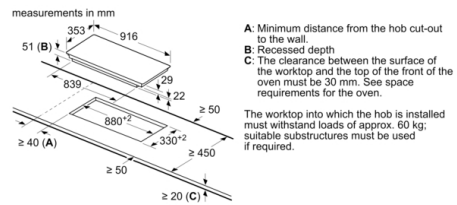

Width of the appliance : 916 mm

Dimensions : 51 x 916 x 353 mm

Dimensions of the packed product (HxWxD) : 126 x 1031 x 472 mm

Net weight : 14.6 kg

Gross weight : 15.8 kg

Residual heat indicator : Separate

Location of control panel : Hob front

Installation

- Dimensions of the product (HxWxD mm): 51 x 916 x 353
- Required niche size for installation (HxWxD mm) : 51 x 880 x (330 - 330)
- Min. worktop thickness: 16 mm
- Connected load: 7.4 KW
- Power management options for 16A, 13A or 10A connection: limit the maximum power if needed (depends on fuse protection of electric installation).
- Power cord: 1.1 m, Cable included

Series 6, induction hob, 90 cm, Black PXX275FC1E

①
Ventilation gap must
be present

All measurements in mm

①
Ventilation gap must
be present

All measurements in mm

①
Ventilation gap must
be present.

Measurements in mm