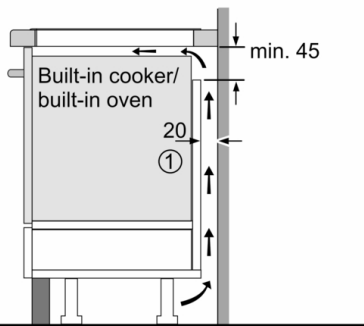

Flexibility of cooking zones

- 2 Flex zones: use cookware of any shape or size anywhere within the 40cm long zone.
- Cooking zone front left: 210 mm, 200 mm, 2.2 KW (max. power 3.7 KW)
- Cooking zone rear left: 210 mm, 200 mm, 2.2 KW (max. power 3.7 KW)
- Cooking zone rear right: 210 mm, 200 mm, 2.2 KW (max. power 3.7 KW)
- Cooking zone front right: 210 mm, 200 mm, 2.2 KW (max. power 3.7 KW)

Cooking assistance

- fryingSensor with 4 temperature settings: prevents overcooking with the automatic temperature regulation of the integrated sensor.

Safety

- 2 stage residual heat indicator for each zone: indicates which cooking zones are still hot or warm.
- Control panel lock: prevent unintended activation of the hob.
- Freeze function: wipe overboiled liquids without unintentionally changing settings (blocking all touch buttons for 30 seconds).
- Main on/off switch: switch off all cooking zones at the touch of a button.
- Safety cut-out switch-off: for safety reasons, heating stops after a preset time if not used (possible to customise).
- Energy consumption display: shows the electricity consumption of the last cooking process.

Installation

- Dimensions of the product (HxWxD mm): 51 x 916 x 353
- Required niche size for installation (HxWxD mm) : 51 x 880 x (330 - 330)
- Min. worktop thickness: 16 mm
- Connected load: 7.4 KW
- Power management options for 16A, 13A or 10A connection: limit the maximum power if needed (depends on fuse protection of electric installation).
- Power cord: 1.1 m, Cable included

Series 6, induction hob, 90 cm, Black PXX275FC1E

①
Ventilation gap must
be present

All measurements in mm

①
Ventilation gap must
be present

All measurements in mm

①
Ventilation gap must
be present.

Measurements in mm