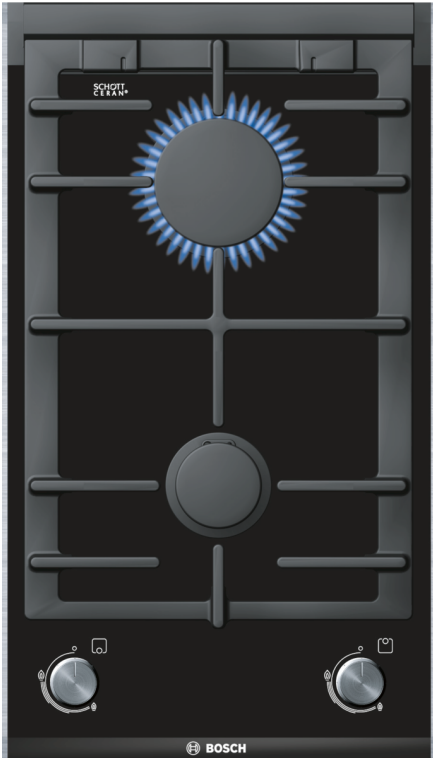

**Domino hob, gas, 30 cm, Ceramic glass, Black PRB326B90E**

- 306 mm
- Front controls
- Black ceramic glass hob
- Ceramic glass base with brushed steel front trim
- Variable power levels

**Technical Data**

## **Domino hob, gas, 30 cm, Ceramic glass, Black PRB326B90E**

---