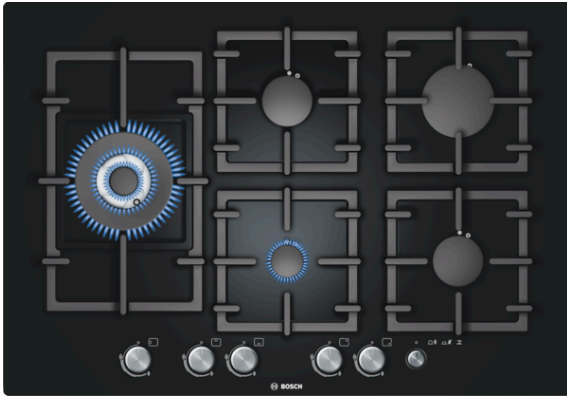

**Serie | 6, gas hob, 75 cm,
PPS816M91E**

The tempered-glass gas hob: offers you a sophisticated design that is easy to clean.

- **Wok burner:** powerful high speed cooking at up to 4.0 kW.
- The Quick stop main switch allows all of the burners to be turned off quickly, should the phone ring for example.
- **Surface colour:** elegant black tempered-glass design.
- Continuous cast-iron pan supports for maximum stability.

Technical Data

Product name/family :	gas hob w integrated controls
Construction type :	Built-in
Energy input :	Gas
Total number of positions that can be used at the same time :	5
Required niche size for installation (HxWxD) :	45 x 610-610 x 480-490
Appliance Width (mm) :	752
Dimensions of the product (mm) :	45 x 752 x 520
Dimensions of the packed product (HxWxD) (mm) :	145 x 835 x 580
Net weight (kg) :	17.851
Gross weight (kg) :	19.0
Residual heat indicator :	without
Location of control panel :	Hob front
Basic surface material :	Hard Glass
Color of surface :	Black
Color of frame :	Black
Approval certificates :	CE
Length electrical supply cord (cm) :	100
EAN code :	4242002617947
Electrical connection rating (W) :	1
Gas connection rating (W) :	11400
Current (A) :	3
Voltage (V) :	220-240
Frequency (Hz) :	50; 60

4 242002 617947

Serie | 6, gas hob, 75 cm, PPS816M91E

The tempered-glass gas hob: offers you a sophisticated design that is easy to clean.

Key Information

- 1 wok style burner
- Quick stop main switch

Design

- 752 mm
- Front controls
- Tempered hard glass base

Features

- Variable power levels
- Easy to use front mounted controls with brushed steel caps
- Ignition via control dials
- Flame failure safety device
- 5 piece black cast iron pan supports
- 2 piece burners