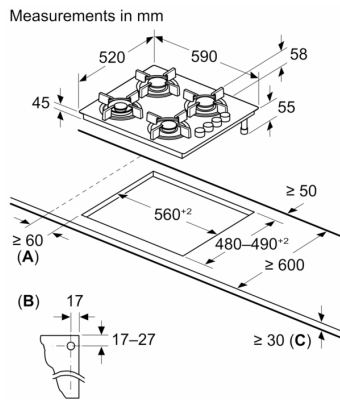

**Series 2, Gas hob, 60 cm, Tempered glass, Black
POP6B6B80**

HEZ298114 Small pot support
HEZ298105 Simmer plate

Gas hob with side-mounted controls: the desired cooking zones can be conveniently operated from the side.

Product name/family: gas hob w integrated controls
 Built-in / Free-standing: Built-in
 Energy input: Gas
 Number of cooking zones: 4
 Type of control setting devices: sword knobs
 Min. required niche size for installation (HxWxD): 45 x 560-562 x 480-492 mm
 Width of the appliance: 590 mm
 Dimensions: 56 x 590 x 520 mm
 Dimensions of the packed product (HxWxD): 141 x 651 x 578 mm
 Net weight: 8.8 kg
 Gross weight: 9.7 kg
 Residual heat indicator: without
 Location of control panel: Lateral
 Basic surface material: Tempered glass
 Color of surface: Black
 Color of frame: Black
 Length electrical supply cord: 100.0 cm
 EAN code: 4242002834313
 Gas connection rating: 7400 W
 Fuse protection: 3 A
 Voltage: 220-240 V
 Frequency: 60; 50 Hz

**Series 2, Gas hob, 60 cm, Tempered glass, Black
POP6B6B80**

A: Min. distance from the hob cut-out to the wall

B: Position of gas connection in the cut-out

C: With fitted oven underneath possibly more; see space requirements for the oven