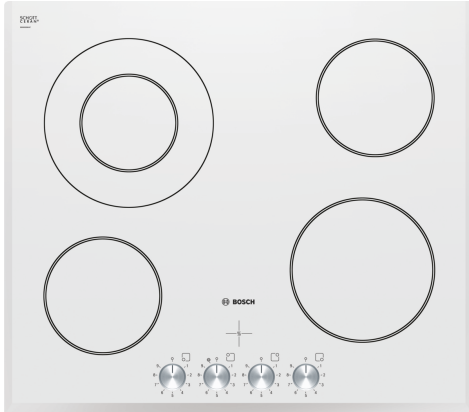

## Electric hob, 60 cm, White, PKF659V14E

- Side control dials for easy power level selection.
- U-Bevel: Elegant, appealing design with bevelled front and sides.
- Precise Temperature Control for Better Cooking Results
- Residual Heat Indicator - Warns if Cooktop is Warm or Hot

### Technical Data

Product name/family: ..... Cooking zone ceramic  
 Built-in / Free-standing: ..... Built-in  
 Energy input: ..... Electric  
 Number of cooking zones: ..... 4  
 Min. required niche size for installation (HxWxD): ..... 46 x 560-560 x 490-490 mm  
 Width of the appliance: ..... 592 mm  
 Dimensions: ..... 46 x 592 x 522 mm  
 Dimensions of the packed product (HxWxD): ..... 100 x 750 x 590 mm  
 Net weight: ..... 7.6 kg  
 Gross weight: ..... 8.4 kg  
 Residual heat indicator: ..... Separate  
 Location of control panel: ..... Front  
 Basic surface material: ..... Ceramic glass  
 Color of surface: ..... White  
 EAN code: ..... 4242002477404  
 Voltage: ..... 220-240 V  
 Frequency: ..... 50; 60 Hz

## **Electric hob, 60 cm, White, PKF659V14E**

---

### **Design**

- 592 mm
- Front controls
- Standard control dials
- Three sided bevelled frameless finish