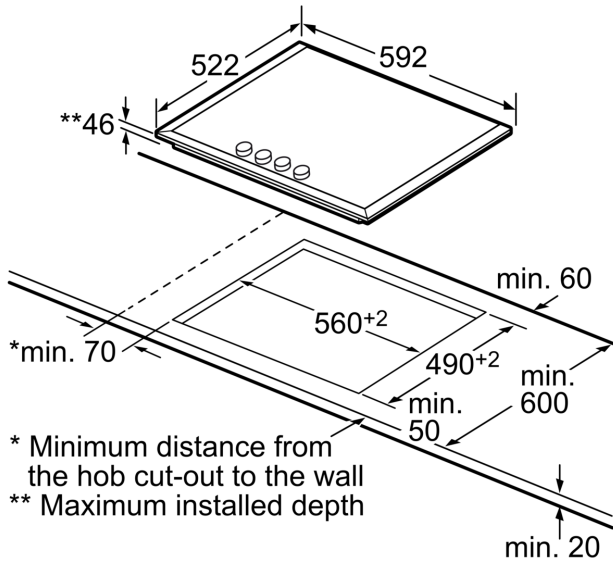

### Technical Data

Product name/family: ..... Cooking zone ceramic  
 Built-in / Free-standing: ..... Built-in  
 Energy input: ..... Electric  
 Number of cooking zones: ..... 4  
 Min. required niche size for installation (HxWxD): ..... 46 x 560-560 x 490-490 mm  
 Width of the appliance: ..... 592 mm  
 Dimensions: ..... 46 x 592 x 522 mm  
 Dimensions of the packed product (HxWxD): ..... 100 x 750 x 590 mm  
 Net weight: ..... 7.6 kg  
 Gross weight: ..... 8.4 kg  
 Residual heat indicator: ..... Separate  
 Location of control panel: ..... Front  
 Basic surface material: ..... Ceramic glass  
 Color of surface: ..... White  
 EAN code: ..... 4242002477404  
 Voltage: ..... 220-240 V  
 Frequency: ..... 50; 60 Hz

### **Design**

- 592 mm
- Front controls
- Standard control dials
- Three sided bevelled frameless finish

### **Performance/technical information**

- 4 zone Quick-Therm hob
- 1 dual/extendable zone

**Electric hob, 60 cm, White,  
PKF659V14E**

\* Minimum distance from  
the hob cut-out to the wall  
\*\* Maximum installed depth

All measurements in mm