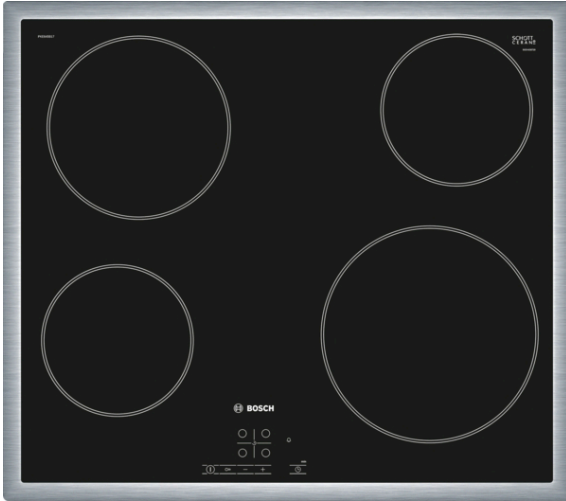

## Series 4, electric hob, 60 cm PKE645B17E

### Optional accessories

HEZ9SE030 : Set of 2 pots and 1 pan

- **TouchSelect:** Selection of the desired cooking zone and easy setting of the desired power level.
- **Steel frame:** the flat stainless steel frame around the hob is perfect for integrating into existing countertop cutouts.
- If you turn off the cooktop it saves the last selected setting for a short time. If the cooktop is switched of within a short time again the former settings are still available.
- **Timer with switch-off function:** Turns off the assigned cooking zone after the set time.
- The handy ChildLock locks the control panel to prevent accidental changes in settings.

### Technical Data

Product name/family : Cooking zone ceramic

Construction type : Built-in

Energy input : Electric

Total number of positions that can be used at the same time : 4

Min. required niche size for installation (HxWxD) : 48 x 560-560 x 490-500 mm

Basic surface material : Ceramic

Color of surface : Black, Stainless steel

Color of frame : Stainless steel

EAN code : 4242002724362

Voltage : 220-240 V

Frequency : 50; 60 Hz

4 242002 724362