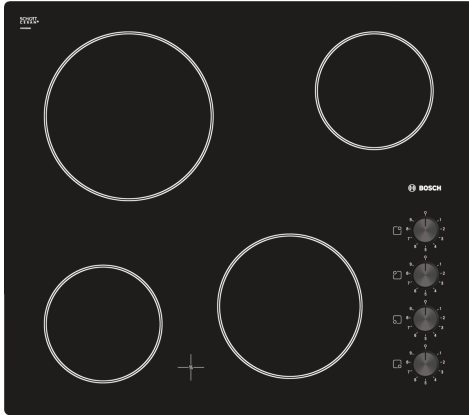

Electric hob, 60 cm, Black, PKE611C14D

- Side control dials for easy power level selection.
- Precise Temperature Control for Better Cooking Results
- Residual Heat Indicator - Warns if Cooktop is Warm or Hot

Technical Data

Product name/family: Cooking zone ceramic
 Built-in / Free-standing: Built-in
 Energy input: Electric
 Number of cooking zones: 4
 Min. required niche size for installation (HxWxD): 46 x 560-560 x 500-500 mm
 Width of the appliance: 592 mm
 Dimensions: 46 x 592 x 522 mm
 Dimensions of the packed product (HxWxD): 100 x 750 x 590 mm
 Net weight: 7.9 kg
 Gross weight: 8.7 kg
 Residual heat indicator: Separate
 Location of control panel: Lateral
 Basic surface material: Ceramic glass
 Color of surface: Black
 EAN code: 4242002477541
 Voltage: 220-240 V
 Frequency: 50; 60 Hz

Optional accessories

HEZ390090 Wok Set consisting of 3 Items
 HEZ5910 Accessories electric cookers/ovens

Electric hob, 60 cm, Black, PKE611C14D

Design

- 592 mm
- Side controls
- Standard control dials
- Frameless design

Features

- Variable 9-stage power settings for each zone
- Residual heat indicator for each zone

Performance/technical information

- 4 zone Quick-Therm hob

**Electric hob, 60 cm, Black,
PKE611C14D**