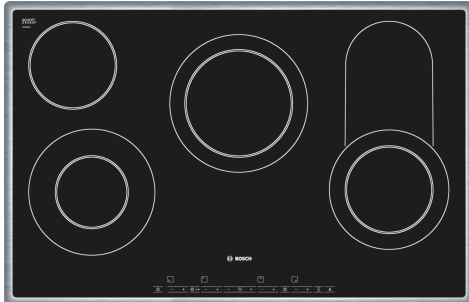

## Electric hob, 80 cm, Black, PKC845T14D

### Optional accessories

HEZ390090	Wok Set consisting of 3 Items
HEZ392800	Intermediate bottom

- **Steel frame:** the flat stainless steel frame around the hob is perfect for integrating into existing countertop cutouts.
- **Timer with switch-off function:** Turns off the assigned cooking zone after the set time.
- **The handy ChildLock locks the control panel to prevent accidental changes in settings.**
- **17 Power Levels for Each Cooking Zone**

### Technical Data

Product name/family:	.....	Cooking zone ceramic
Built-in / Free-standing:	.....	Built-in
Energy input:	.....	Electric
Number of cooking zones:	.....	4
Type of control setting devices:	.....	TouchControl Basic
Min. required niche size for installation (HxWxD):	.....	48 x 780-780 x 500-500 mm
Width of the appliance:	.....	795 mm
Dimensions:	.....	48 x 795 x 517 mm
Dimensions of the packed product (HxWxD):	...	100 x 1020 x 600 mm
Net weight:	.....	10.7 kg
Gross weight:	.....	12.4 kg
Residual heat indicator:	.....	Separate
Location of control panel:	.....	Front
Basic surface material:	.....	Ceramic glass
Color of surface:	.....	Black, Stainless steel
Color of frame:	.....	Stainless steel
EAN code:	.....	4242002477343
Voltage:	.....	220-240 V
Frequency:	.....	50; 60 Hz

## Electric hob, 80 cm, Black, PKC845T14D

---