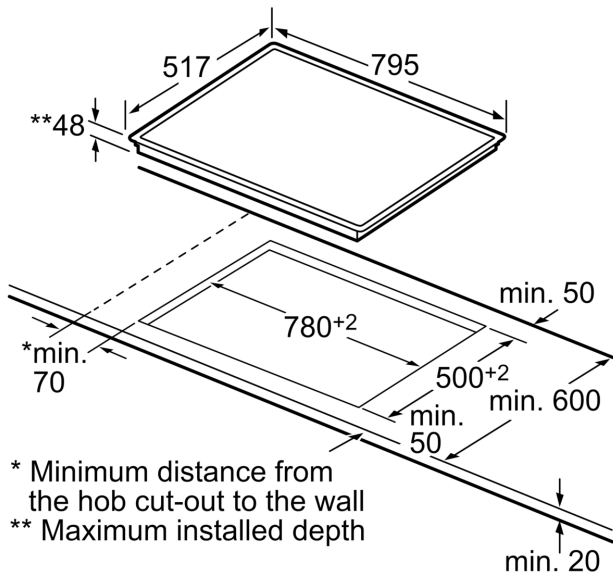

### Design

- 795 mm
- Front controls
- Touch control
- All around trim

### Performance/technical information

- 4 zone Quick-Therm hob
- 3 dual/extendable zones

**Electric hob, 80 cm, Black,  
PKC845T14D**

\* Minimum distance from  
the hob cut-out to the wall  
\*\* Maximum installed depth

All measurements in mm