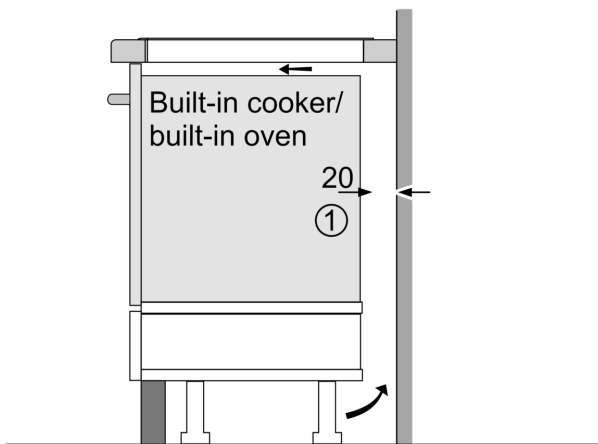

### Technical Data

Product name/family:	.....	Cooking zone ceramic
Built-in / Free-standing:	.....	Built-in
Energy input:	.....	Electric
Number of cooking zones:	.....	4
Type of control setting devices:	.....	TouchControl Basic
Min. required niche size for installation (HxWxD):	.....	53 x 750-780 x 490-500 mm
Width of the appliance:	.....	803 mm
Dimensions:	.....	53 x 803 x 520 mm
Dimensions of the packed product (HxWxD):	.....	120 x 930 x 615 mm
Net weight:	.....	14.2 kg
Gross weight:	.....	15.4 kg
Residual heat indicator:	.....	Separate
Location of control panel:	.....	Front
Basic surface cooking material:	.....	Ceramic glass
Color of surface:	.....	Black, Stainless steel
Color of frame:	.....	Stainless steel
Length electrical supply cord:	.....	110.0 cm
EAN code:	.....	4242002487137
Voltage:	.....	220-240 V
Frequency:	.....	50; 60 Hz

### Design

- 803 mm
- Front controls
- Touch control
- All around trim

### Features

- Variable 17-stage power settings for each zone
- Main on/off switch
- Timer for all zones
- 2 stage residual heat indicator for each zone
- Anti-overflow protection
- Small utensil detection

### Performance/technical information

- 4 induction cooking zones

**Induction hob, 80 cm, Black,  
PIL845T14E**

①  
Ventilation gap must be present.

Measurements in mm