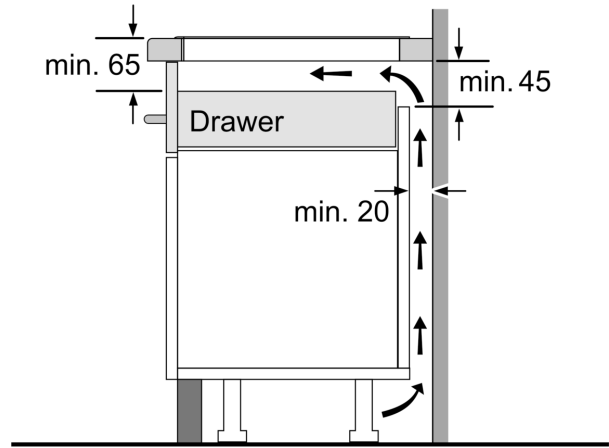

### Technical Data

Product name/family:	.....	Cooking zone ceramic
Built-in / Free-standing:	.....	Built-in
Energy input:	.....	Electric
Number of cooking zones:	.....	4
Type of control setting devices:	.....	TouchControl Basic
Min. required niche size for installation (HxWxD):	.....	53 x 750-780 x 490-500 mm
Width of the appliance:	.....	803 mm
Dimensions:	.....	53 x 803 x 520 mm
Dimensions of the packed product (HxWxD):	.....	120 x 930 x 615 mm
Net weight:	.....	14.2 kg
Gross weight:	.....	15.4 kg
Residual heat indicator:	.....	Separate
Location of control panel:	.....	Front
Basic surface cooking material:	.....	Ceramic glass
Color of surface:	.....	Black, Stainless steel
Color of frame:	.....	Stainless steel
Length electrical supply cord:	.....	110.0 cm
EAN code:	.....	4242002487137
Voltage:	.....	220-240 V
Frequency:	.....	50; 60 Hz

### Design

- 803 mm
- Front controls
- Touch control
- All around trim

### Features

- Variable 17-stage power settings for each zone
- Main on/off switch
- Timer for all zones
- 2 stage residual heat indicator for each zone
- Anti-overflow protection
- Small utensil detection

### Performance/technical information

- 4 induction cooking zones

**Induction hob, 80 cm, Black,  
PIL845T14E**

①  
Ventilation gap must be present.

Measurements in mm