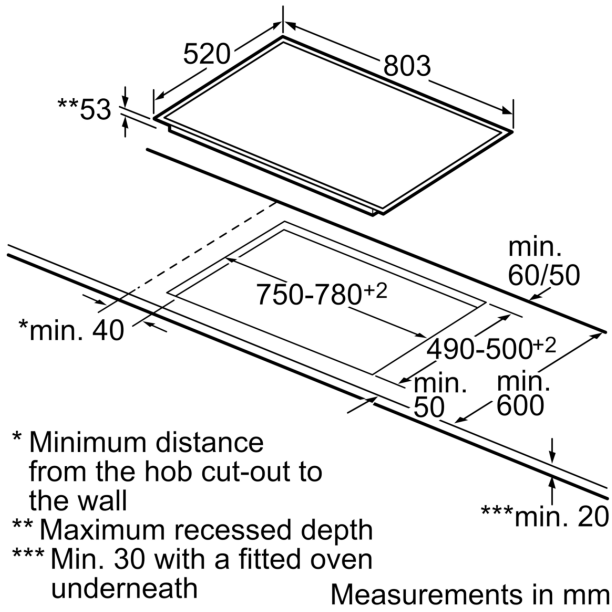

### Technical Data

Product name/family:	.....	Cooking zone ceramic
Built-in / Free-standing:	.....	Built-in
Energy input:	.....	Electric
Number of cooking zones:	.....	4
Type of control setting devices:	.....	TouchControl Basic
Min. required niche size for installation (HxWxD):	.....	53 x 750-780 x 490-500 mm
Width of the appliance:	.....	803 mm
Dimensions:	.....	53 x 803 x 520 mm
Dimensions of the packed product (HxWxD):	.....	120 x 930 x 615 mm
Net weight:	.....	14.2 kg
Gross weight:	.....	15.4 kg
Residual heat indicator:	.....	Separate
Location of control panel:	.....	Front
Basic surface cooking material:	.....	Ceramic glass
Color of surface:	.....	Black, Stainless steel
Color of frame:	.....	Stainless steel
Length electrical supply cord:	.....	110.0 cm
EAN code:	.....	4242002487137
Voltage:	.....	220-240 V
Frequency:	.....	50; 60 Hz

### Design

- 803 mm
- Front controls
- Touch control
- All around trim

### Performance/technical information

- 4 induction cooking zones

**Induction hob, 80 cm, Black,  
PIL845T14E**

①  
Ventilation gap must be present.

Measurements in mm