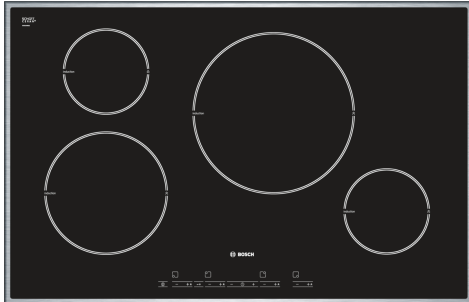

## Induction hob, 80 cm, Black, PIL845T14E

### Optional accessories

HEZ390020	set of 1 pot and 1 pan for induction hob
HEZ390041	set of 3 pots + 1 pan for induction hob
HEZ390042	Set of 3 pots and 1 pan
HEZ390090	Wok Set consisting of 3 Items
HEZ390260	Paella pan diameter 28 cm

### Technical Data

Product name/family:	.....	Cooking zone ceramic
Built-in / Free-standing:	.....	Built-in
Energy input:	.....	Electric
Number of cooking zones:	.....	4
Type of control setting devices:	.....	TouchControl Basic
Min. required niche size for installation (HxWxD):	.....	53 x 750-780 x 490-500 mm
Width of the appliance:	.....	803 mm
Dimensions:	.....	53 x 803 x 520 mm
Dimensions of the packed product (HxWxD):	.....	120 x 930 x 615 mm
Net weight:	.....	14.2 kg
Gross weight:	.....	15.4 kg
Residual heat indicator:	.....	Separate
Location of control panel:	.....	Front
Basic surface cooking material:	.....	Ceramic glass
Color of surface:	.....	Black, Stainless steel
Color of frame:	.....	Stainless steel
Length electrical supply cord:	.....	110.0 cm
EAN code:	.....	4242002487137
Voltage:	.....	220-240 V
Frequency:	.....	50; 60 Hz

### Design

- 803 mm
- Front controls
- Touch control
- All around trim