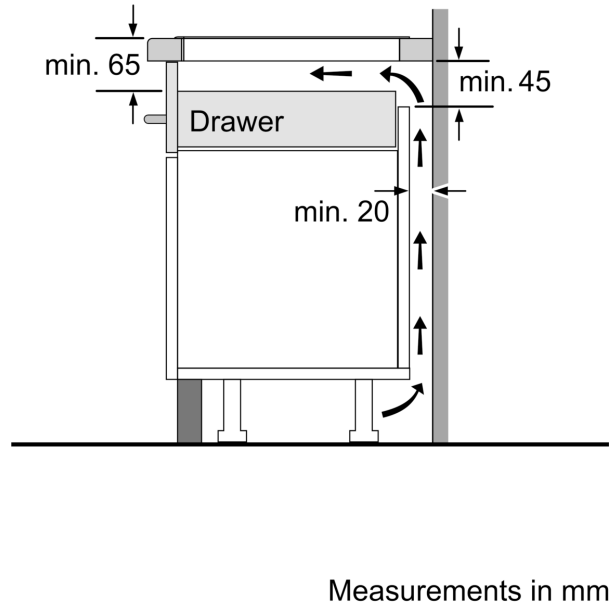

Technical Data

Product name/family: Cooking zone ceramic
 Built-in / Free-standing: Built-in
 Energy input: Electric
 Number of cooking zones: 4
 Type of control setting devices: TouchControl Basic
 Min. required niche size for installation (HxWxD): 51 x 560-560 x 490-490 mm
 Width of the appliance: 592 mm
 Dimensions: 51 x 592 x 522 mm
 Dimensions of the packed product (HxWxD): 120 x 739 x 591 mm
 Net weight: 11.0 kg
 Gross weight: 11.9 kg
 Residual heat indicator: Separate
 Location of control panel: Front panel
 Basic surface material: Ceramic glass
 Color of surface: Black
 Length electrical supply cord: 110.0 cm
 EAN code: 4242002495934
 Voltage: 220-240 V
 Frequency: 50; 60 Hz

Design

- 592 mm
- Front controls
- Touch control
- Frameless design

Features

- Variable 17-stage power settings for each zone
- Main on/off switch
- 2 stage residual heat indicator for each zone
- Small utensil detection

Performance/technical information

- 4 induction cooking zones

**Induction hob, 60 cm, Black,
PIE611T14E**

①
Ventilation gap must
be present.

Measurements in mm