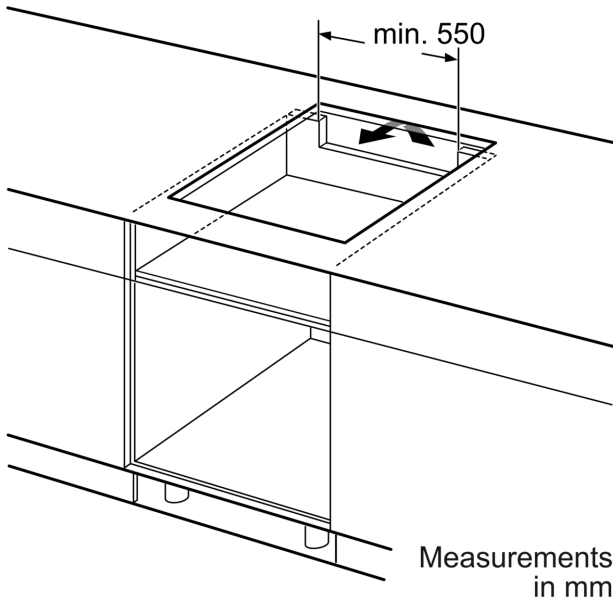

Technical Data

Product name/family: Cooking zone ceramic
 Built-in / Free-standing: Built-in
 Energy input: Electric
 Number of cooking zones: 4
 Type of control setting devices: TouchControl Basic
 Min. required niche size for installation (HxWxD): 51 x 560-560 x 490-490 mm
 Width of the appliance: 592 mm
 Dimensions: 51 x 592 x 522 mm
 Dimensions of the packed product (HxWxD): 120 x 739 x 591 mm
 Net weight: 11.0 kg
 Gross weight: 11.9 kg
 Residual heat indicator: Separate
 Location of control panel: Front panel
 Basic surface material: Ceramic glass
 Color of surface: Black
 Length electrical supply cord: 110.0 cm
 EAN code: 4242002495934
 Voltage: 220-240 V
 Frequency: 50; 60 Hz

Design

- 592 mm
- Front controls
- Touch control
- Frameless design

Features

- Variable 17-stage power settings for each zone
- Main on/off switch
- 2 stage residual heat indicator for each zone
- Small utensil detection

Performance/technical information

- 4 induction cooking zones

**Induction hob, 60 cm, Black,
PIE611T14E**

①
Ventilation gap must
be present.

Measurements in mm