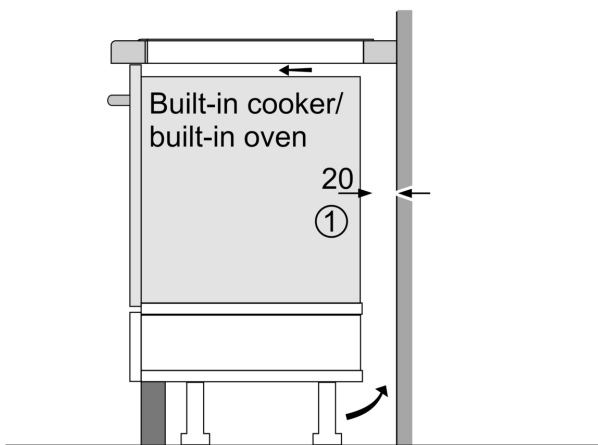

Technical Data

Product name/family: Cooking zone ceramic
 Built-in / Free-standing: Built-in
 Energy input: Electric
 Number of cooking zones: 4
 Type of control setting devices: TouchControl Basic
 Min. required niche size for installation (HxWxD): 51 x 560-560 x 490-490 mm
 Width of the appliance: 592 mm
 Dimensions: 51 x 592 x 522 mm
 Dimensions of the packed product (HxWxD): 120 x 739 x 591 mm
 Net weight: 11.0 kg
 Gross weight: 11.9 kg
 Residual heat indicator: Separate
 Location of control panel: Front panel
 Basic surface material: Ceramic glass
 Color of surface: Black
 Length electrical supply cord: 110.0 cm
 EAN code: 4242002495934
 Voltage: 220-240 V
 Frequency: 50; 60 Hz

Design

- 592 mm
- Front controls
- Touch control
- Frameless design

Features

- Variable 17-stage power settings for each zone
- Main on/off switch
- 2 stage residual heat indicator for each zone
- Small utensil detection

Performance/technical information

- 4 induction cooking zones

**Induction hob, 60 cm, Black,
PIE611T14E**

①
Ventilation gap must
be present.

Measurements in mm