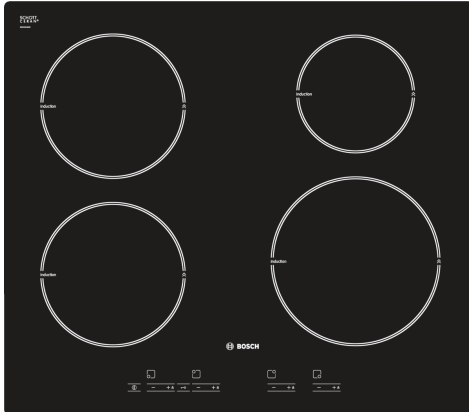

Induction hob, 60 cm, Black, PIE611T14E

- **PowerBoost:** up to 50% more power for faster heating on your induction hob.
- **The handy ChildLock locks the control panel to prevent accidental changes in settings.**
- **Induction: Fast, precise cooking, easy cleaning and low energy consumption.**

Technical Data

Product name/family: Cooking zone ceramic
 Built-in / Free-standing: Built-in
 Energy input: Electric
 Number of cooking zones: 4
 Type of control setting devices: TouchControl Basic
 Min. required niche size for installation (HxWxD): 51 x 560-560 x 490-490 mm
 Width of the appliance: 592 mm
 Dimensions: 51 x 592 x 522 mm
 Dimensions of the packed product (HxWxD): 120 x 739 x 591 mm
 Net weight: 11.0 kg
 Gross weight: 11.9 kg
 Residual heat indicator: Separate
 Location of control panel: Front panel
 Basic surface material: Ceramic glass
 Color of surface: Black
 Length electrical supply cord: 110.0 cm
 EAN code: 4242002495934
 Voltage: 220-240 V
 Frequency: 50; 60 Hz

Optional accessories

HEZ390020	set of 1 pot and 1 pan for induction hob
HEZ390041	set of 3 pots + 1 pan for induction hob
HEZ390042	Set of 3 pots and 1 pan
HEZ390090	Wok Set consisting of 3 Items

Induction hob, 60 cm, Black, PIE611T14E

Design

- 592 mm
- Front controls
- Touch control
- Frameless design

Features

- Variable 17-stage power settings for each zone
- Main on/off switch
- 2 stage residual heat indicator for each zone
- Small utensil detection