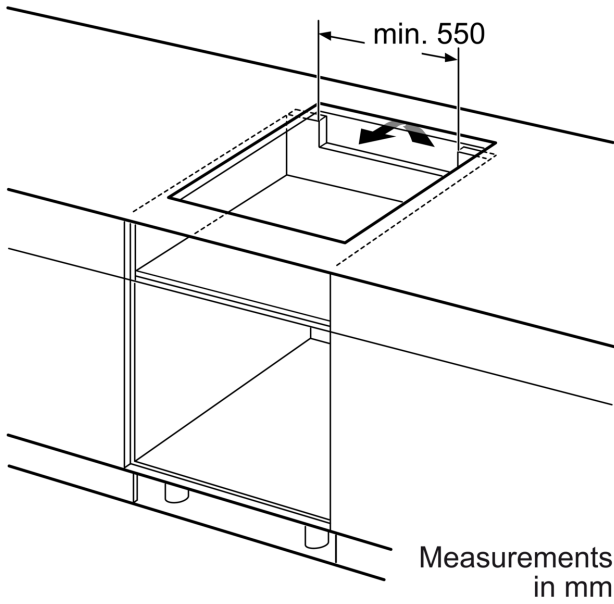

### Technical Data

Product name/family: ..... Cooking zone ceramic  
 Built-in / Free-standing: ..... Built-in  
 Energy input: ..... Electric  
 Number of cooking zones: ..... 4  
 Min. required niche size for installation (HxWxD): ..... 51 x 560-560 x 490-500 mm  
 Width of the appliance: ..... 592 mm  
 Dimensions: ..... 51 x 592 x 522 mm  
 Dimensions of the packed product (HxWxD): ..... 120 x 739 x 591 mm  
 Net weight: ..... 10.4 kg  
 Gross weight: ..... 11.2 kg  
 Residual heat indicator: ..... Separate  
 Location of control panel: ..... Front  
 Basic surface material: ..... Ceramic glass  
 Color of surface: ..... Black  
 Length electrical supply cord: ..... 110.0 cm  
 EAN code: ..... 4242002558011  
 Voltage: ..... 220-240 V  
 Frequency: ..... 60; 50 Hz

### Design

- 592 mm
- Front controls
- Touch control
- Frameless design

### Features

- Variable 17-stage power settings for each zone
- Main on/off switch
- Timer for all zones
- 2 stage residual heat indicator for each zone
- Anti-overflow protection
- Small utensil detection

### Performance/technical information

- 4 induction cooking zones

**Induction hob, 60 cm, Black,  
PIA611T14E**

①  
Ventilation gap must  
be present.

Measurements in mm