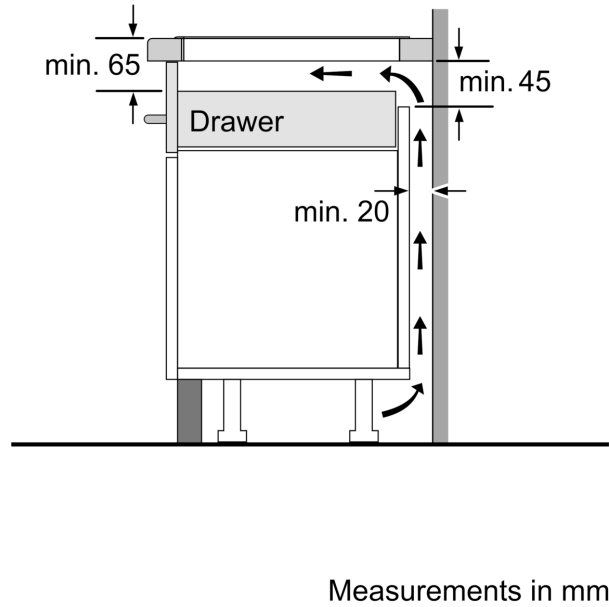

### Technical Data

Product name/family: ..... Cooking zone ceramic  
 Built-in / Free-standing: ..... Built-in  
 Energy input: ..... Electric  
 Number of cooking zones: ..... 4  
 Min. required niche size for installation (HxWxD): ..... 51 x 560-560 x 490-500 mm  
 Width of the appliance: ..... 592 mm  
 Dimensions: ..... 51 x 592 x 522 mm  
 Dimensions of the packed product (HxWxD): ..... 120 x 739 x 591 mm  
 Net weight: ..... 10.4 kg  
 Gross weight: ..... 11.2 kg  
 Residual heat indicator: ..... Separate  
 Location of control panel: ..... Front  
 Basic surface material: ..... Ceramic glass  
 Color of surface: ..... Black  
 Length electrical supply cord: ..... 110.0 cm  
 EAN code: ..... 4242002558011  
 Voltage: ..... 220-240 V  
 Frequency: ..... 60; 50 Hz

### Design

- 592 mm
- Front controls
- Touch control
- Frameless design

### Features

- Variable 17-stage power settings for each zone
- Main on/off switch
- Timer for all zones
- 2 stage residual heat indicator for each zone
- Anti-overflow protection
- Small utensil detection

### Performance/technical information

- 4 induction cooking zones

**Induction hob, 60 cm, Black,  
PIA611T14E**

①  
Ventilation gap must  
be present.

Measurements in mm