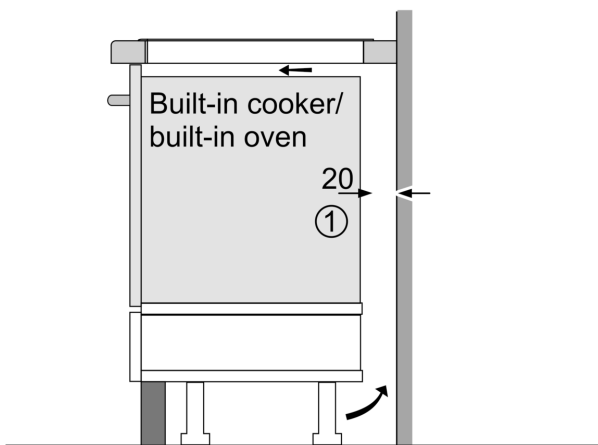

### Technical Data

Product name/family: ..... Cooking zone ceramic  
 Built-in / Free-standing: ..... Built-in  
 Energy input: ..... Electric  
 Number of cooking zones: ..... 4  
 Min. required niche size for installation (HxWxD): ..... 51 x 560-560 x 490-500 mm  
 Width of the appliance: ..... 592 mm  
 Dimensions: ..... 51 x 592 x 522 mm  
 Dimensions of the packed product (HxWxD): ..... 120 x 739 x 591 mm  
 Net weight: ..... 10.4 kg  
 Gross weight: ..... 11.2 kg  
 Residual heat indicator: ..... Separate  
 Location of control panel: ..... Front  
 Basic surface material: ..... Ceramic glass  
 Color of surface: ..... Black  
 Length electrical supply cord: ..... 110.0 cm  
 EAN code: ..... 4242002558011  
 Voltage: ..... 220-240 V  
 Frequency: ..... 60; 50 Hz

### Design

- 592 mm
- Front controls
- Touch control
- Frameless design

### Features

- Variable 17-stage power settings for each zone
- Main on/off switch
- Timer for all zones
- 2 stage residual heat indicator for each zone
- Anti-overflow protection
- Small utensil detection

### Performance/technical information

- 4 induction cooking zones

**Induction hob, 60 cm, Black,  
PIA611T14E**

①  
Ventilation gap must  
be present.

Measurements in mm