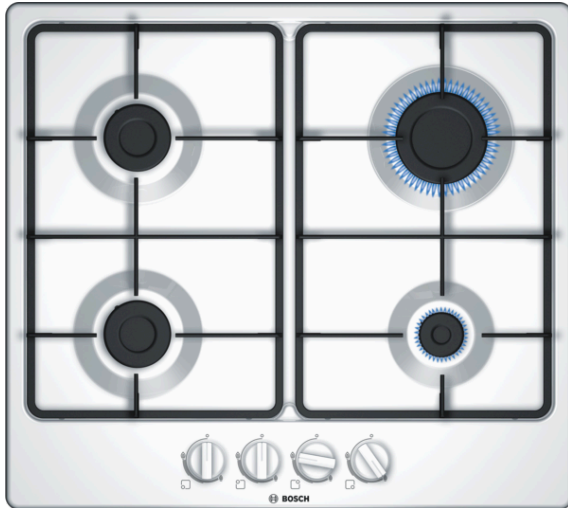

**Serie | 4, gas hob, 60 cm, White
PGP6B2B60**

**The gas hob with front-mounted controls:
the desired cooking zones can be
conveniently operated from the front.**

- **Continuous cast-iron finish pan supports:** for maximum stability.
- **Surface colour:** elegant white enamel design.

Technical Data

Product name/family :	gas hob w integrated controls
Construction type :	Built-in
Energy input :	Gas
Total number of positions that can be used at the same time :	4
Required niche size for installation (HxWxD) :	45 x 560-562 x 480-492
Appliance Width (mm) :	582
Dimensions of the product (mm) :	45 x 582 x 520
Dimensions of the packed product (HxWxD) (mm) :	141 x 651 x 578
Net weight (kg) :	8.598
Gross weight (kg) :	10.0
Residual heat indicator :	without
Location of control panel :	Hob front
Basic surface material :	Enamel
Color of surface :	White
Color of frame :	White
Length electrical supply cord (cm) :	100
EAN code :	4242002930367
Electrical connection rating (W) :	1
Gas connection rating (W) :	7500
Current (A) :	3
Voltage (V) :	220-240
Frequency (Hz) :	60; 50

4 242002 930367

Serie | 4, gas hob, 60 cm, White PGP6B2B60

**The gas hob with front-mounted controls:
the desired cooking zones can be
conveniently operated from the front.**

Design

- White Enamel

Speacial features

- Design co-ordinated control dials
- Ignition via control dials
- cast iron finish pan supports with rubber feet

Power and size:

- 4 gas burners
- Left rear: Standard burner 1.75 KW
- Right rear: High-speed burner 3 KW
- Left front: Standard burner 1.75 KW
- Right front: Economy burner 1 KW