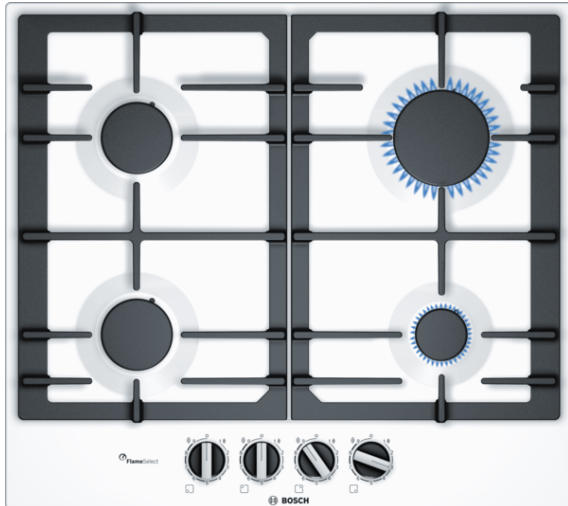

**Serie | 6, gas hob, 60 cm, White  
PCP6A2B90**

**The stainless-steel gas hob with  
FlameSelect: achieve perfect cooking  
results thanks to nine precisely defined  
power levels.**

**Technical Data**

Product name/family :	gas hob w integrated controls
Construction type :	Built-in
Energy input :	Gas
Total number of positions that can be used at the same time :	4
Type of control setting devices :	sword knobs
Required niche size for installation (HxWxD) :	141 x 560-562 x 480-492
Appliance Width (mm) :	582
Dimensions of the product (mm) :	45 x 582 x 520
Dimensions of the packed product (HxWxD) (mm) :	141 x 651 x 578
Net weight (kg) :	11.129
Gross weight (kg) :	12.0
Residual heat indicator :	without
Location of control panel :	Hob front
Basic surface material :	Enamel
Color of surface :	White
Color of frame :	White
Approval certificates :	CE, Eurasian
Length electrical supply cord (cm) :	100
EAN code :	4242002914244
Electrical connection rating (W) :	1
Gas connection rating (W) :	7500
Current (A) :	3
Voltage (V) :	220-240
Frequency (Hz) :	60; 50

## Serie | 6, gas hob, 60 cm, White PCP6A2B90

**The stainless-steel gas hob with  
FlameSelect: achieve perfect cooking results  
thanks to nine precisely defined power  
levels.**

---

### **Power and size:**

- 4 gas burners
- Left rear: Standard burner 1.75 KW
- Right rear: High-speed burner 3 KW
- Left front: Standard burner 1.75 KW
- Right front: Economy burner 1 KW