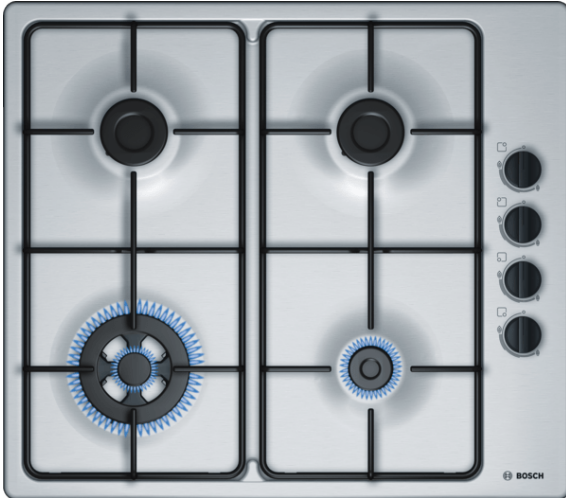

**Serie | 2, gas hob, 60 cm, Stainless steel  
PBH6B5B80**

**Gas hob with side-mounted controls: the desired cooking zones can be conveniently operated from the side.**

- **Wok burner:** powerful cooking at up to 3.3 kW.
- **Continuous steel pan supports:** for maximum stability.
- **Sword knobs:** for an ergonomic control.
- **Surface colour:** elegant stainless-steel design.
- Low profile stainless steel cooking surface is easily accessible and quick to clean.

**Technical Data**

Product name/family :	gas hob w integrated controls
Construction type :	Built-in
Energy input :	Gas
Total number of positions that can be used at the same time :	4
Type of control setting devices :	sword knobs
Required niche size for installation (HxWxD) :	45 x 560-562 x 480-492
Width of the appliance :	580
Dimensions :	45 x 580 x 510
Dimensions of the packed product (HxWxD) (mm) :	141 x 651 x 578
Net weight (kg) :	6.304
Gross weight (kg) :	7.2
Residual heat indicator :	without
Location of control panel :	right
Basic surface material :	Stainless steel
Color of surface :	Stainless steel
Color of frame :	Stainless steel
Approval certificates :	CE, Eurasian
Length electrical supply cord (cm) :	100
EAN code :	4242002834238
Electrical connection rating (W) :	1
Gas connection rating (W) :	7700
Current (A) :	3
Voltage (V) :	220-240
Frequency (Hz) :	60; 50

## Serie | 2, gas hob, 60 cm, Stainless steel PBH6B5B80

**Gas hob with side-mounted controls: the desired cooking zones can be conveniently operated from the side.**

---

### **Design**

- 580 mm
- Side controls