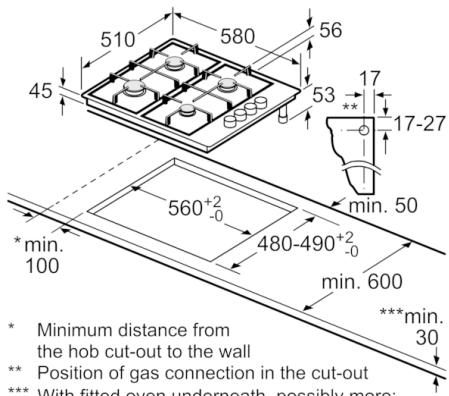

**Technical Data**

Product name/family :	gas hob w integrated controls
Construction type :	Built-in
Energy input :	Gas
Total number of positions that can be used at the same time :	4
Type of control setting devices :	sword knobs
Required niche size for installation (HxWxD) :	45 x 560-562 x 480-492
Width of the appliance :	580
Dimensions :	45 x 580 x 510
Dimensions of the packed product (HxWxD) (mm) :	141 x 651 x 578
Net weight (kg) :	6.304
Gross weight (kg) :	7.2
Residual heat indicator :	without
Location of control panel :	right
Basic surface material :	Stainless steel
Color of surface :	Stainless steel
Color of frame :	Stainless steel
Approval certificates :	CE, Eurasian
Length electrical supply cord (cm) :	100
EAN code :	4242002834238
Electrical connection rating (W) :	1
Gas connection rating (W) :	7700
Current (A) :	3
Voltage (V) :	220-240
Frequency (Hz) :	60; 50

### **Design**

- 580 mm
- Side controls

### **Performance/technical information**

- 4 gas burners
- Front left: wok burner - 3.3 KW
- Rear left: Standard burner - 1.7 KW
- Rear right: Standard burner - 1.7 KW
- Front right: Economy burner - 1 KW
- Power cord length 100 cm
- Pre-set for natural gas

### **Standard accessory**

- LPG jets included. Connection to 28-30/37 mbar bottled gas

**Serie | 2, gas hob, 60 cm, Stainless steel  
PBH6B5B80**

- \* Minimum distance from the hob cut-out to the wall
  - \*\* Position of gas connection in the cut-out
  - \*\*\* With fitted oven underneath, possibly more; see space requirements for the oven
- measurements in mm