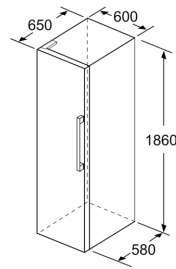

Series 4, free-standing fridge, 186 x 60 cm, Stainless steel look KSV36VL3PG

	a	b	c	d	e	f
KSW36, GSD36	187					
KSV36, KSF36, GSN36, GSV36	186					
KSV33, GSN33, GSV33	176	60	65	58	60	119.5
KSV29, GSN29, GSV29	161					
GSV24	146					
GSN51	161					
GSN54	176	70	78	70	70	142
GSN58	191					

- a Height
- b Width
- c Depth with closed door w/o handle and w/o distance part
- d Depth of cabinet w/o distance part
- e Width with open door w/o handle
- f Depth with open door w/o handle w/o distance part

measurements in cm

measurements in mm