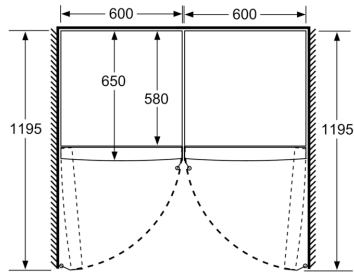

Functions

- SuperCool function

Included accessories

- 3 x egg tray

Dimension and installation

- Height adjustable front feet
- Dimensions: 186 cm H x 60 cm W x 65 cm D
- Based on the results of the standard 24-hour test. Actual consumption depends on usage/position of the appliance.
- To achieve the declared energy consumption, the distanceholders have to be used. As a result, the appliance depth increases by about 3.5 cm. The appliance used without the distance holder is fully functional, but has a slightly higher energy consumption.

Series 4, free-standing fridge, 186 x 60 cm, Stainless steel look KSV36VL3PG

	a	b	c	d	e	f
KSW36, GSD36	187					
KSV36, KSF36, GSN36, GSV36	186					
KSV33, GSN33, GSV33	176	60	65	58	60	119.5
KSV29, GSN29, GSV29	161					
GSV24	146					
GSN51	161					
GSN54	176	70	78	70	70	142
GSN58	191					

- a Height
- b Width
- c Depth with closed door w/o handle and w/o distance part
- d Depth of cabinet w/o distance part
- e Width with open door w/o handle
- f Depth with open door w/o handle w/o distance part

measurements in cm

measurements in mm

measurements in mm