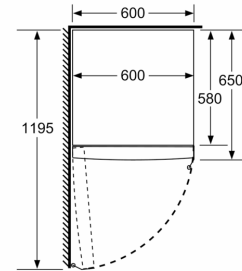

Functions

- SuperCool function

Included accessories

- 3 x egg tray

Dimension and installation

- Climate class SN-T (suitable for ambient temperatures between 10 to 43°C)
- Connection value 90 W
- Height adjustable front feet
- Dimensions: 186 cm H x 60 cm W x 65 cm D
- Based on the results of the standard 24-hour test. Actual consumption depends on usage/position of the appliance.
- To achieve the declared energy consumption, the distanceholders have to be used. As a result, the appliance depth increases by about 3.5 cm. The appliance used without the distance holder is fully functional, but has a slightly higher energy consumption.

- a Height
- b Width
- c Depth with closed door w/o handle and w/o distance part
- d Depth of cabinet w/o distance part
- e Width with open door w/o handle
- f Depth with open door w/o handle w/o distance part

measurements in cm

measurements in mm