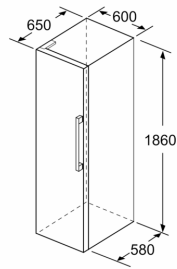

**Series 4, free-standing fridge, 186 x 60 cm, Black
KSV36VB3PG**

	a	b	c	d	e	f
KSW36, GSD36	187					
KSV36, KSF36, GSN36, GSV36	186					
KSV33, GSN33, GSV33	176	60	65	58	60	119.5
KSV29, GSN29, GSV29	161					
GSV24	146					
GSN51	161					
GSN54	176	70	78	70	70	142
GSN58	191					

- a Height
- b Width
- c Depth with closed door w/o handle and w/o distance part
- d Depth of cabinet w/o distance part
- e Width with open door w/o handle
- f Depth with open door w/o handle w/o distance part

measurements in cm

measurements in mm