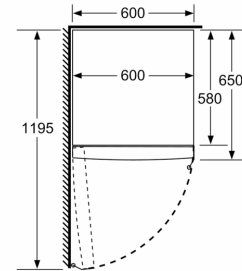

### **Dimension and installation**

- Dimensions: 186 cm H x 60 cm W x 65 cm D
- Left hinged, reversible door
- Height adjustable front feet
- Door opening: No side clearance needed at all. Full access to all drawers, door opening angle 90°.
- 220 - 240 V

### **Included accessories**

- 3 x egg tray
- Based on the results of the standard 24-hour test. Actual consumption depends on usage/position of the appliance.
- To achieve the declared energy consumption, the distanceholders have to be used. As a result, the appliance depth increases by about 3.5 cm. The appliance used without the distance holder is fully functional, but has a slightly higher energy consumption.

- a Height  
b Width  
c Depth with closed door w/o handle and w/o distance part  
d Depth of cabinet w/o distance part  
e Width with open door w/o handle  
f Depth with open door w/o handle w/o distance part

measurements in cm

measurements in mm

measurements in mm