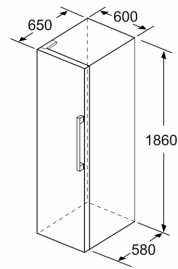

Series 6, free-standing fridge, 186 x 60 cm, White KSV36AWEPG

	a	b	c	d	e	f
KSW36, GSD36	187					
KSV36, KSF36, GSN36, GSV36	186					
KSV33, GSN33, GSV33	176	60	65	58	60	119.5
KSV29, GSN29, GSV29	161					
GSV24	146					
GSN51	161					
GSN54	176	70	78	70	70	142
GSN58	191					

1. a Height
   b Width
   c Depth with closed door w/o handle and w/o distance part
   d Depth of cabinet w/o distance part
   e Width with open door w/o handle
   f Depth with open door w/o handle w/o distance part

measurements in cm

measurements in mm