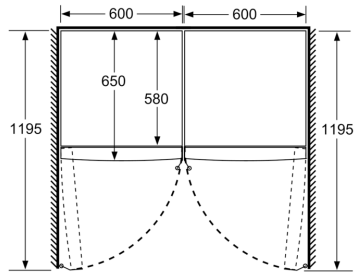

### **Dimension and installation**

- Dimensions: 186 cm H x 60 cm W x 65 cm D
- Left hinged, reversible door
- Height adjustable front feet
- Door opening: No side clearance needed at all. Full access to all drawers, door opening angle 90°.
- 220 - 240 V

## Series 6, free-standing fridge, 186 x 60 cm, White KSV36AWEPG

	a	b	c	d	e	f
KSW36, GSD36	187					
KSV36, KSF36, GSN36, GSV36	186					
KSV33, GSN33, GSV33	176	60	65	58	60	119.5
KSV29, GSN29, GSV29	161					
GSV24	146					
GSN51	161					
GSN54	176	70	78	70	70	142
GSN58	191					

- a Height  
b Width  
c Depth with closed door w/o handle and w/o distance part  
d Depth of cabinet w/o distance part  
e Width with open door w/o handle  
f Depth with open door w/o handle w/o distance part

measurements in cm

measurements in mm

measurements in mm