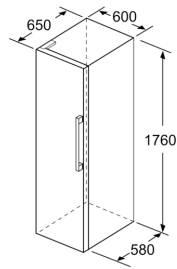

Series 4, free-standing fridge, 176 x 60 cm, White KSV33VW3PG

	a	b	c	d	e	f
KSW36, GSD36	187					
KSV36, KSF36, GSN36, GSV36	186					
KSV33, GSN33, GSV33	176	60	65	58	60	119.5
KSV29, GSN29, GSV29	161					
GSV24	146					
GSN51	161					
GSN54	176	70	78	70	70	142
GSN58	191					

- a Height
- b Width
- c Depth with closed door w/o handle and w/o distance part
- d Depth of cabinet w/o distance part
- e Width with open door w/o handle
- f Depth with open door w/o handle w/o distance part

measurements in cm

measurements in mm