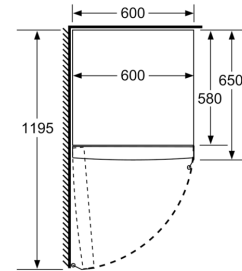

Included accessories

- 3 x egg tray

Dimension and installation

- Height adjustable front feet
- Climate class SN-T (suitable for ambient temperatures between 10 to 43°C)
- Dimensions: 176 cm H x 60 cm W x 65 cm D
- Based on the results of the standard 24-hour test. Actual consumption depends on usage/position of the appliance.
- To achieve the declared energy consumption, the distanceholders have to be used. As a result, the appliance depth increases by about 3.5 cm. The appliance used without the distance holder is fully functional, but has a slightly higher energy consumption.

Series 4, free-standing fridge, 176 x 60 cm, White KSV33VW3PG

	a	b	c	d	e	f
KSW36, GSD36	187					
KSV36, KSF36, GSN36, GSV36	186					
KSV33, GSN33, GSV33	176	60	65	58	60	119.5
KSV29, GSN29, GSV29	161					
GSV24	146					
GSN51	161					
GSN54	176	70	78	70	70	142
GSN58	191					

- a Height
- b Width
- c Depth with closed door w/o handle and w/o distance part
- d Depth of cabinet w/o distance part
- e Width with open door w/o handle
- f Depth with open door w/o handle w/o distance part

measurements in cm

measurements in mm