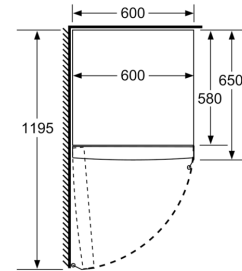

#### Dimension and installation

- Dimensions: 161 cm H x 60 cm W x 65 cm D

#### Dimension and installation

- a Height
- b Width
- c Depth with closed door w/o handle and w/o distance part
- d Depth of cabinet w/o distance part
- e Width with open door w/o handle
- f Depth with open door w/o handle w/o distance part

measurements in cm

measurements in mm