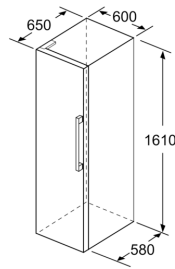

Series 2, free-standing fridge, 161 x 60 cm, White KSV29NWEPG

	a	b	c	d	e	f
KSW36, GSD36	187					
KSV36, KSF36, GSN36, GSV36	186					
KSV33, GSN33, GSV33	176	60	65	58	60	119.5
KSV29, GSN29, GSV29	161					
GSV24	146					
GSN51	161					
GSN54	176	70	78	70	70	142
GSN58	191					

- a Height
- b Width
- c Depth with closed door w/o handle and w/o distance part
- d Depth of cabinet w/o distance part
- e Width with open door w/o handle
- f Depth with open door w/o handle w/o distance part

measurements in cm

measurements in mm