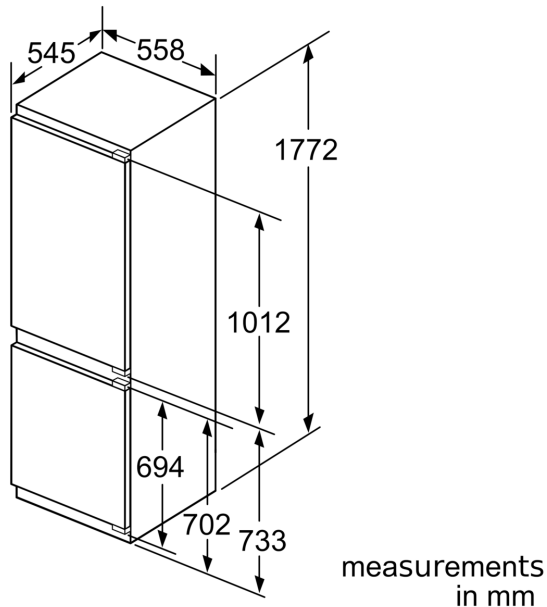

Dimension and installation

- Connection value 90 W
- Dimensions: 177.2 cm H x 55.8 cm W x 54.5 cm D
- Niche Dimensions: 177.5 cm H x 56 cm W x 55 cm D
- Climate class SN-ST (suitable for ambient temperatures between 10 to 38°C)
- Based on the results of the standard 24-hour test. Actual consumption depends on usage/position of the appliance.

**Series 6, built-in fridge-freezer with
freezer at bottom, 177.2 x 55.8 cm,
flat hinge
KIS86AF30G**

The specified unit door dimensions are valid for a door gap of 4 mm.
measurements in mm

measurements in mm
Recommended gap dimensions for flat hinges