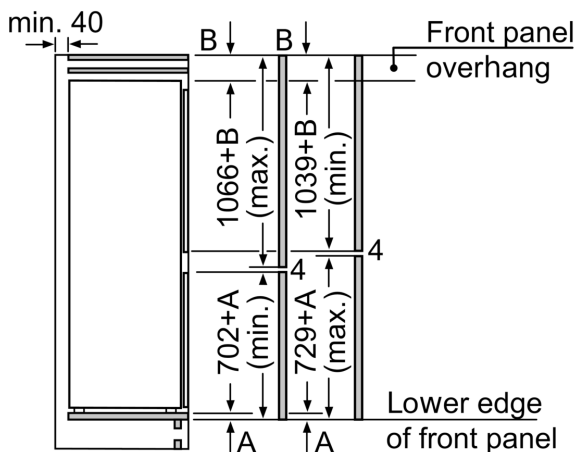

**Series 6, built-in fridge-freezer with
freezer at bottom, 177.2 x 55.8 cm,
flat hinge
KIS86AF30G**

The specified unit door dimensions are valid for a door gap of 4 mm.
measurements in mm

measurements in mm
Recommended gap dimensions for flat hinges