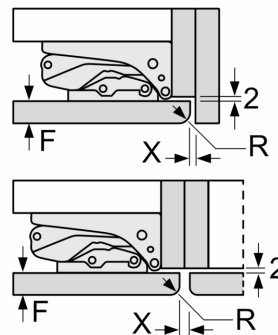

Dimension and installation

- Connection value 90 W
- Dimensions: 177.2 cm H x 55.8 cm W x 54.5 cm D
- Niche Dimensions: 177.5 cm H x 56 cm W x 55 cm D
- Climate class SN-ST (suitable for ambient temperatures between 10 to 38°C)
- Based on the results of the standard 24-hour test. Actual consumption depends on usage/position of the appliance.

**Series 6, built-in fridge-freezer with
freezer at bottom, 177.2 x 55.8 cm,
flat hinge
KIS86AF30G**

The specified unit door dimensions are valid for a door gap of 4 mm.
measurements in mm

measurements in mm
Recommended gap dimensions for flat hinges

F	R	X
16-19	0-3	2.5
20	0-1	3
	2-3	2.5
21	0-1	3
	2-3	2.5
22	0	4
	1	3.5
	2-3	3

The gap dimensions recommended in the table must be adhered to in order to ensure that appliance doors do not collide with anything when they are opened, and to avoid causing damage to kitchen units.