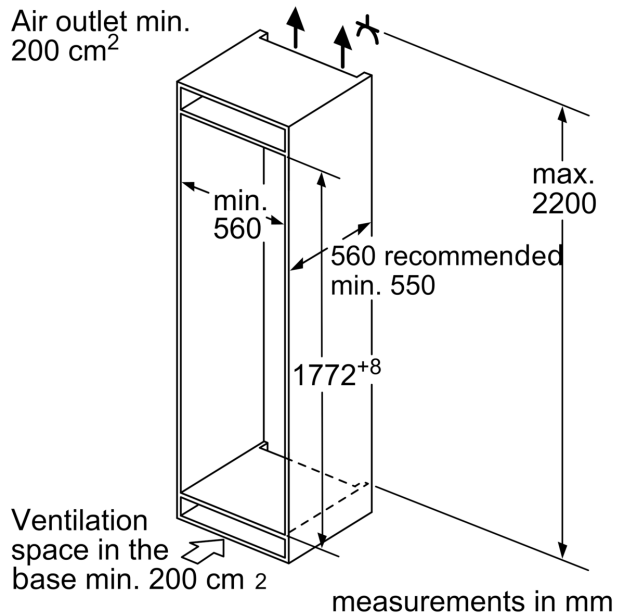

Technical Data

Built-in / Free-standing:	Built-in
Door panel options:	Not possible
Height:	1772 mm
Width of the appliance:	558 mm
Depth:	545 mm
Min. required niche size for installation (HxWxD):	1775.0 x 560 x 550 mm
Net weight:	69.2 kg
Connection rating:	90 W
Fuse protection:	13 A
Door hinge:	Right reversible
Voltage:	220-240 V
Frequency:	50 Hz
Length electrical supply cord:	230.0 cm
Number of compressors:	1
Number of independent cooling systems:	2
Interior ventilator:	No
Reversible Door Hinge:	Yes
Number of Adjustable Shelves in fridge compartment:	4
Shelves for Bottles:	No
Frost free system:	No
Installation typology:	Integrated

Dimension and installation

- Connection value 90 W
- Dimensions: 177.2 cm H x 55.8 cm W x 54.5 cm D
- Niche Dimensions: 177.5 cm H x 56 cm W x 55 cm D
- Climate class SN-ST (suitable for ambient temperatures between 10 to 38°C)
- Based on the results of the standard 24-hour test. Actual consumption depends on usage/position of the appliance.

**Series 6, built-in fridge-freezer with
freezer at bottom, 177.2 x 55.8 cm,
flat hinge
KIS86AF30G**

The specified unit door dimensions are valid for a door gap of 4 mm.
measurements in mm

measurements in mm
Recommended gap dimensions for flat hinges

F	R	X
16-19	0-3	2.5
20	0-1	3
	2-3	2.5
21	0-1	3
	2-3	2.5
22	0	4
	1	3.5
	2-3	3

The gap dimensions recommended in the table must be adhered to in order to ensure that appliance doors do not collide with anything when they are opened, and to avoid causing damage to kitchen units.