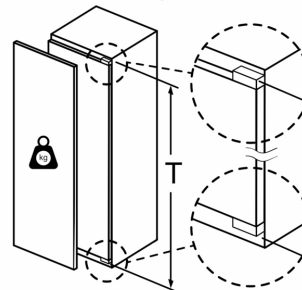

### **Dimension and installation**

- Easy Installation
- Connection value 90 W
- Dimensions: 177.2 cm H x 55.8 cm W x 54.5 cm D
- Niche Dimensions: 177.5 cm H x 56 cm W x 55 cm D
- Based on the results of the standard 24-hour test. Actual consumption depends on usage/position of the appliance.

$\Delta$ : Weight  
A: Appliance door height including hinges in mm

B: Undamped hinge, unit front in kg

C: Damped hinge, unit front in kg

D: Additional possible load in kg with heavy load kit

A	B	C	D
1500-1750	22	22	B+5 / C+5
720-1400	19	19	
A1	15	19	
A2	15	19	

**Maximal permissible weight of the unit fronts**

Fitted kitchen unit doors that exceed the permissible weight may cause damage and result in functional impairment of the hinges.

T: Includes height of appliance door Hinges in mm:	undamped hinge, Door in kg:	damped hinge, Door in kg:
1500-1750	22	22

measurements in mm  
Recommended gap dimensions for flat hinges

The diagrams illustrate the installation of flat hinges on a door and a cabinet. The top diagram shows a hinge on a door, and the bottom diagram shows a hinge on a cabinet. Both diagrams indicate the required gap dimensions: F (vertical gap), R (horizontal gap), and X (horizontal gap). A dimension of 2 is also indicated for the vertical gap between the hinge and the door/cabinet edge.