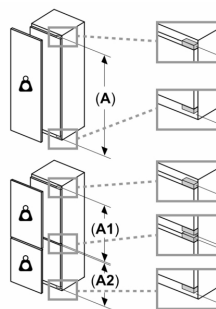

**Series 6, built-in fridge, 177.5 x 56 cm, flat hinge
KIR81AFE0G**

Maximal permissible weight of the unit fronts

Fitted unit fronts that exceed the permissible weight may cause damage and result in functional impairment of the hinges

Δ : Weight
A: Appliance door height including hinges in mm

B: Undamped hinge, unit front in kg

C: Damped hinge, unit front in kg

D: Additional possible load in kg with heavy load kit

A	B	C	D
1500-1750	22	22	B+5 / C+5
720-1400	19	19	
A1	15	19	
A2	15	19