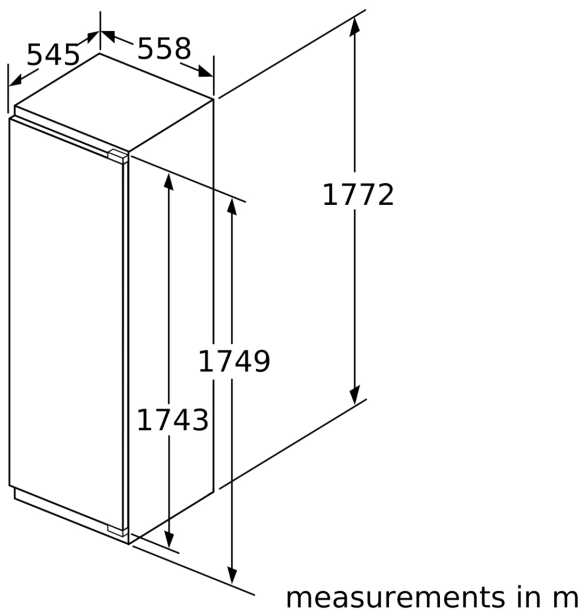

### **Dimension and installation**

- Easy Installation
- Connection value 90 W
- Dimensions: 177.2 cm H x 55.8 cm W x 54.5 cm D
- Niche Dimensions: 177.5 cm H x 56 cm W x 55 cm D
- Based on the results of the standard 24-hour test. Actual consumption depends on usage/position of the appliance.

**Series 6, built-in fridge, 177.5 x 56 cm, flat hinge  
KIR81AFE0G**

**Maximal permissible weight of the unit fronts**

Fitted unit fronts that exceed the permissible weight may cause damage and result in functional impairment of the hinges

$\Delta$ : Weight  
A: Appliance door height including hinges in mm

B: Undamped hinge, unit front in kg

C: Damped hinge, unit front in kg

D: Additional possible load in kg with heavy load kit

A	B	C	D
1500-1750	22	22	B+5 / C+5
720-1400	19	19	
A1	15	19	
A2	15	19	

measurements in mm  
Recommended gap dimensions for flat hinges

The diagrams illustrate the installation of flat hinges on a door and a cabinet. The top diagram shows a hinge on a door, and the bottom diagram shows a hinge on a cabinet. Both diagrams indicate the required gap dimensions: F (vertical gap), R (horizontal gap), and X (horizontal gap). A dimension of 2 is also indicated for the vertical gap between the hinge and the door/cabinet edge.