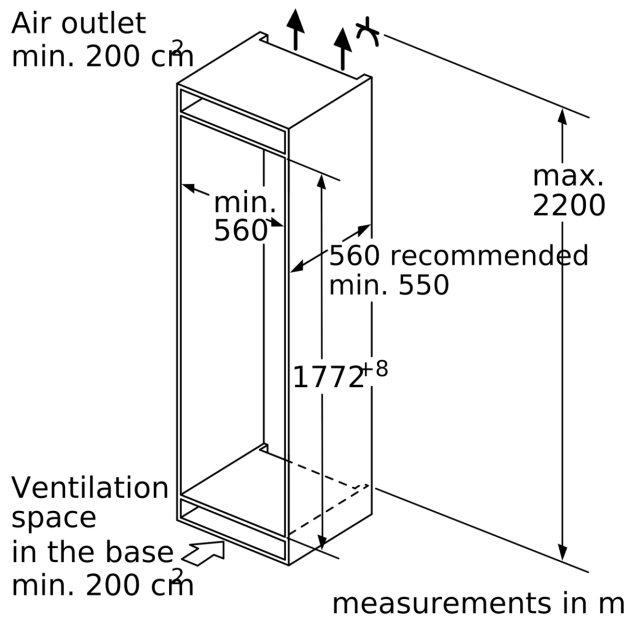

### **Dimension and installation**

- Easy Installation
- Connection value 90 W
- Dimensions: 177.2 cm H x 55.8 cm W x 54.5 cm D
- Niche Dimensions: 177.5 cm H x 56 cm W x 55 cm D
- Based on the results of the standard 24-hour test. Actual consumption depends on usage/position of the appliance.

**Series 6, built-in fridge, 177.5 x 56 cm, flat hinge  
KIR81AFE0G**

**Maximal permissible weight of the unit fronts**

Fitted unit fronts that exceed the permissible weight may cause damage and result in functional impairment of the hinges

$\Delta$ : Weight  
A: Appliance door height including hinges in mm

B: Undamped hinge, unit front in kg

C: Damped hinge, unit front in kg

D: Additional possible load in kg with heavy load kit

A	B	C	D
1500-1750	22	22	B+5 / C+5
720-1400	19	19	
A1	15	19	
A2	15	19	

	<b>F</b>	<b>R</b>	<b>X</b>
16-19	0-3	2.5	
	20	0-1	3
21	2-3	2.5	
	0-1	3	
22	2-3	2.5	
	0	4	
	1	3.5	
	2-3	3	

The gap dimensions recommended in the table must be adhered to in order to ensure that appliance doors do not collide with anything when they are opened, and to avoid causing damage to kitchen units.