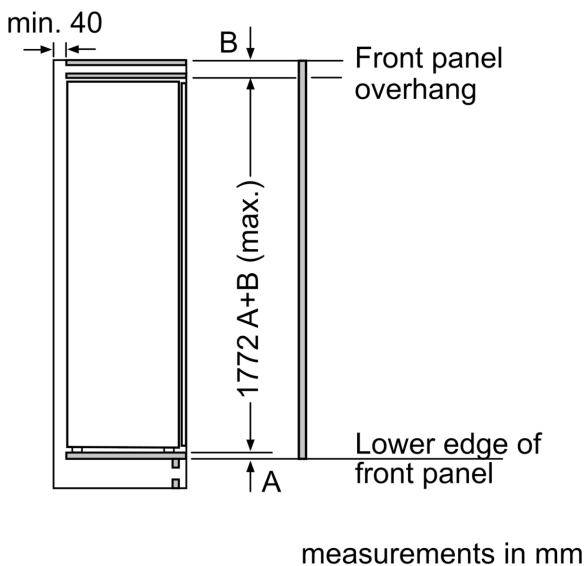

**Series 6, built-in fridge, 177.5 x 56 cm, flat hinge
KIR81AFE0G**

Maximal permissible weight of the unit fronts

Fitted unit fronts that exceed the permissible weight may cause damage and result in functional impairment of the hinges

Δ : Weight
A: Appliance door height including hinges in mm

B: Undamped hinge, unit front in kg

C: Damped hinge, unit front in kg

D: Additional possible load in kg with heavy load kit

A	B	C	D
1500-1750	22	22	B+5 / C+5
720-1400	19	19	
A1	15	19	
A2	15	19	

Maximal permissible weight of the unit fronts

Fitted kitchen unit doors that exceed the permissible weight may cause damage and result in functional impairment of the hinges.

T: Includes height of appliance door Hinges in mm:	undamped hinge, Door in kg:	damped hinge, Door in kg:
1500-1750	22	22