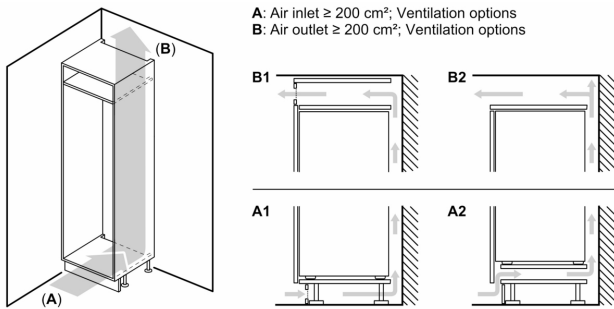

**Series 6, built-in fridge, 177.5 x 56 cm, flat hinge
KIR81AFE0G**

Maximal permissible weight of the unit fronts

Fitted unit fronts that exceed the permissible weight may cause damage and result in functional impairment of the hinges

Δ : Weight
A: Appliance door height including hinges in mm

B: Undamped hinge, unit front in kg

C: Damped hinge, unit front in kg

D: Additional possible load in kg with heavy load kit

A	B	C	D
1500-1750	22	22	B+5 / C+5
720-1400	19	19	
A1	15	19	
A2	15	19