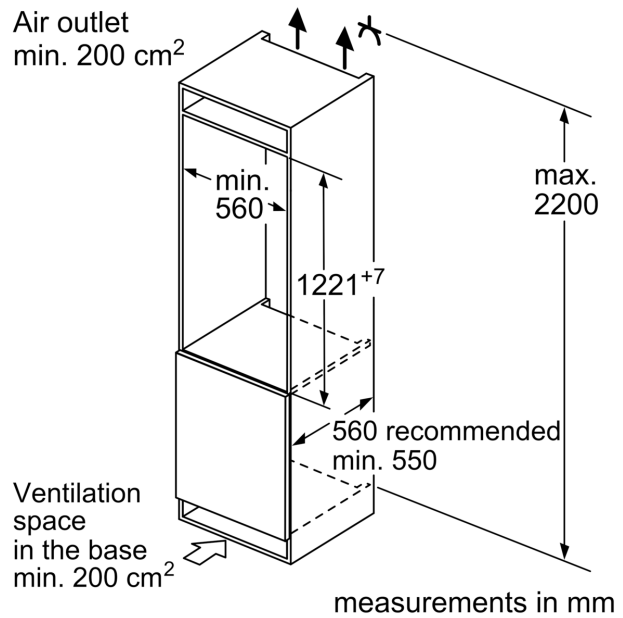

Technical Data

Built-in / Free-standing:	Built-in
Door panel options:	Not possible
Height:	1221 mm
Width of the appliance:	541 mm
Depth:	545 mm
Min. required niche size for installation (HxWxD):	1225.0 x 560 x 550 mm
Net weight:	55.3 kg
Connection rating:	90 W
Fuse protection:	13 A
Door hinge:	Right reversible
Voltage:	220-240 V
Frequency:	50 Hz
Length electrical supply cord:	230.0 cm
Number of compressors:	1
Number of independent cooling systems:	1
Interior ventilator:	No
Reversible Door Hinge:	Yes
Number of Adjustable Shelves in fridge compartment:	5
Shelves for Bottles:	No
EAN code:	4242002812816
Brand:	Bosch
Product name / Commercial code:	KIR41VS30G
Product category:	Refrigerator
Frost free system:	No
Installation typology:	Integrated
Included accessories:	2 x egg tray

Food freshness system

- FreshSense - Constant temperature control by intelligent sensor technology

Key features - Fridge section

- 1 MultiBox - Transparent drawer with a rippled bottom, ideal for storing fruits and vegetables.
- 6 removable safety glass shelves of which 5 are easy pull out
- 1 removable door storage compartments.
- Bright interior LED fridge light

Functions

Dimension and installation

- Climate class SN-T (suitable for ambient temperatures between 10 to 43°C)
- Connection value 90 W
- Dimensions: 122.1 cm H x 54.1 cm W x 54.5 cm D

**Series 4, built-in fridge, 122.5 x 56
cm, sliding hinge
KIR41VS30G**

measurements in mm

measurements in mm