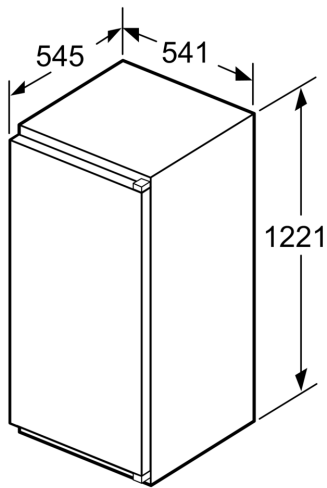

Technical Data

Built-in / Free-standing:	Built-in
Door panel options:	Not possible
Height:	1221 mm
Width of the appliance:	541 mm
Depth:	545 mm
Min. required niche size for installation (HxWxD):	1225.0 x 560 x 550 mm
Net weight:	55.3 kg
Connection rating:	90 W
Fuse protection:	13 A
Door hinge:	Right reversible
Voltage:	220-240 V
Frequency:	50 Hz
Length electrical supply cord:	230.0 cm
Number of compressors:	1
Number of independent cooling systems:	1
Interior ventilator:	No
Reversible Door Hinge:	Yes
Number of Adjustable Shelves in fridge compartment:	5
Shelves for Bottles:	No
EAN code:	4242002812816
Brand:	Bosch
Product name / Commercial code:	KIR41VS30G
Product category:	Refrigerator
Frost free system:	No
Installation typology:	Integrated
Included accessories:	2 x egg tray

Functions

Dimension and installation

- Climate class SN-T (suitable for ambient temperatures between 10 to 43°C)
- Connection value 90 W
- Dimensions: 122.1 cm H x 54.1 cm W x 54.5 cm D

**Series 4, built-in fridge, 122.5 x 56
cm, sliding hinge
KIR41VS30G**

measurements in mm

measurements in mm