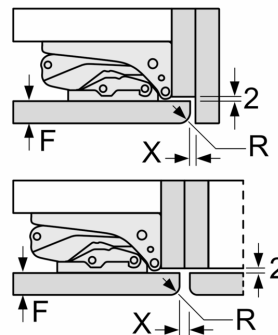

Dimension and installation

- Connection value 90 W
- Dimensions: 177.2 cm H x 55.8 cm W x 54.5 cm D
- Niche Dimensions: 177.5 cm H x 56 cm W x 55 cm D
- Climate class SN-ST (suitable for ambient temperatures between 10 to 38°C)

**Series 6, built-in fridge-freezer with
freezer at bottom, 177.2 x 55.8 cm,
flat hinge
KIN85AF30G**

The specified unit door dimensions are valid for a door gap of 4 mm.
measurements in mm

measurements in mm
Recommended gap dimensions for flat hinges

F	R	X
16-19	0-3	2.5
20	0-1	3
	2-3	2.5
21	0-1	3
	2-3	2.5
22	0	4
	1	3.5
	2-3	3

The gap dimensions recommended in the table must be adhered to in order to ensure that appliance doors do not collide with anything when they are opened, and to avoid causing damage to kitchen units.