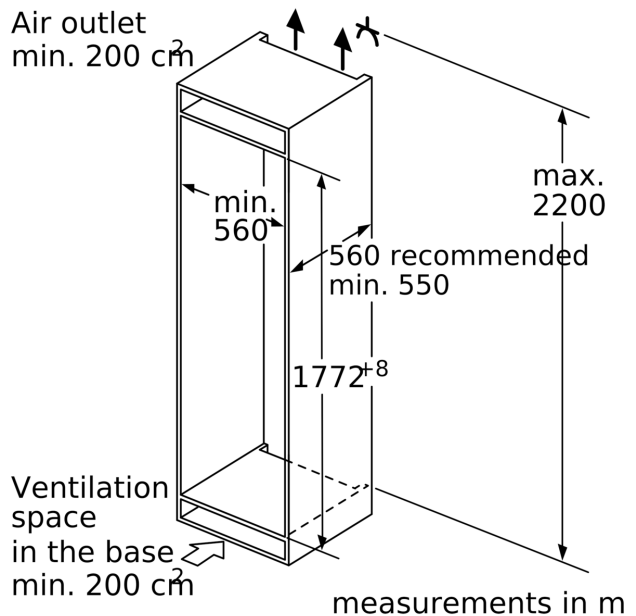

- NoFrost freezer
- 4 star freezer rating
- 4 freezer drawers
- Freezing capacity in 24 hours: 9 kg
- Maximum freezer storage time in power failure: 13 hours

Functions

- Freezer malfunction warning signal: optical and acoustical
- SuperFreezing function with automatic deactivation
- Optical and acoustical door open warning

Dimension and installation

- Connection value 90 W
- Dimensions: 177.2 cm H x 55.8 cm W x 54.5 cm D
- Niche Dimensions: 177.5 cm H x 56 cm W x 55 cm D
- Climate class SN-ST (suitable for ambient temperatures between 10 to 38°C)

**Series 6, built-in fridge-freezer with
freezer at bottom, 177.2 x 55.8 cm,
flat hinge
KIN85AF30G**

The specified unit door dimensions are valid for a door gap of 4 mm.
measurements in mm

measurements in mm
Recommended gap dimensions for flat hinges

F	R	X
16-19	0-3	2.5
20	0-1	3
	2-3	2.5
21	0-1	3
	2-3	2.5
22	0	4
	1	3.5
	2-3	3

The gap dimensions recommended in the table must be adhered to in order to ensure that appliance doors do not collide with anything when they are opened, and to avoid causing damage to kitchen units.