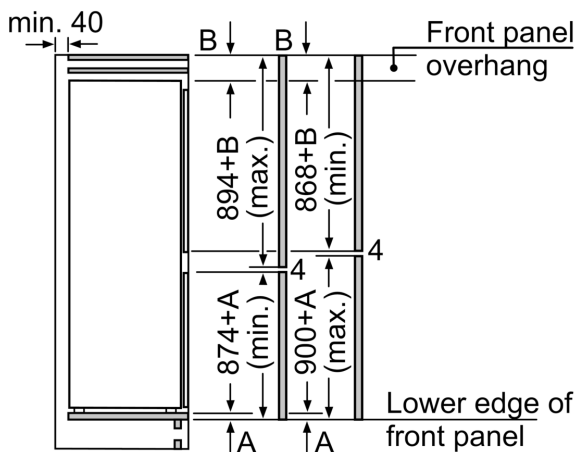

**Series 6, built-in fridge-freezer with
freezer at bottom, 177.2 x 55.8 cm,
flat hinge
KIN85AF30G**

The specified unit door dimensions are valid for a door gap of 4 mm.
measurements in mm

measurements in mm
Recommended gap dimensions for flat hinges