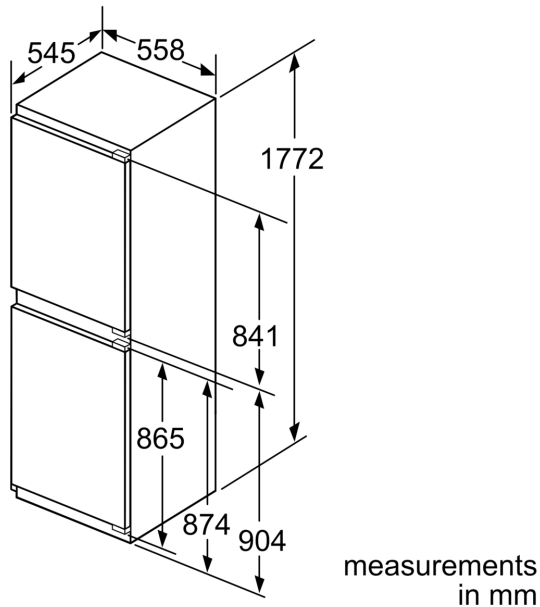

Dimension and installation

- Connection value 90 W
- Dimensions: 177.2 cm H x 55.8 cm W x 54.5 cm D
- Niche Dimensions: 177.5 cm H x 56 cm W x 55 cm D
- Climate class SN-ST (suitable for ambient temperatures between 10 to 38°C)

**Series 6, built-in fridge-freezer with
freezer at bottom, 177.2 x 55.8 cm,
flat hinge
KIN85AF30G**

The specified unit door dimensions are valid for a door gap of 4 mm.
measurements in mm

measurements in mm
Recommended gap dimensions for flat hinges

F	R	X
16-19	0-3	2.5
20	0-1	3
	2-3	2.5
21	0-1	3
	2-3	2.5
22	0	4
	1	3.5
	2-3	3

The gap dimensions recommended in the table must be adhered to in order to ensure that appliance doors do not collide with anything when they are opened, and to avoid causing damage to kitchen units.