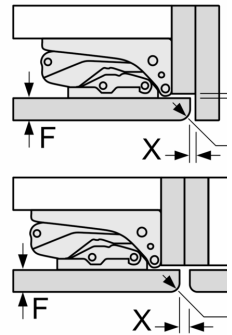

### **Dimension and installation**

- Climate class SN-ST (suitable for ambient temperatures between 10 to 38°C)
- Connection value 90 W
- Dimensions: 177.2 cm H x 55.8 cm W x 54.5 cm D
- Niche Dimensions: 177.5 cm H x 56 cm W x 55 cm D

**Series 6, built-in fridge with freezer section, 177.5 x 56 cm, flat hinge KIL82AF30G**

Maximal permissible

Fitted kitchen unit weight may cause impairment of the hinges

T: Includes height of appliance door  
Hinges in mm:

1500-1750

measurements in Recommended

The gap dimensions in the table must be ensured to prevent collisions with any other components and to avoid damage