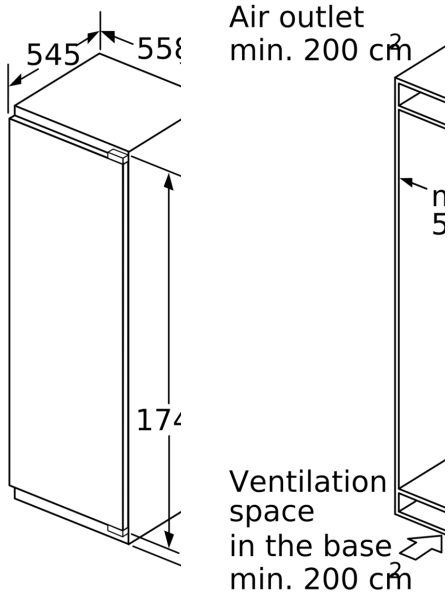

Series 6, built-in fridge with freezer section, 177.5 x 56 cm, flat hinge KIL82AF30G

Maximal permissible

Fitted kitchen unit weight may cause impairment of the hinges

T: Includes height of appliance door
Hinges in mm:

1500-1750

measurements in Recommended