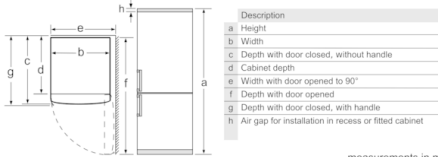

Serie | 4, free-standing fridge-freezer with freezer at bottom, 186 x 60 cm, Inox-look KGN36VL35G

Appliance name	a	b	c	d	e	f	g	h
KGN36 (Inner handle)	1860	600	660	590	600	1210	660	12
KGN36 (Outer handle)	1860	600	660	590	640	1210	700	12

measurements in mm