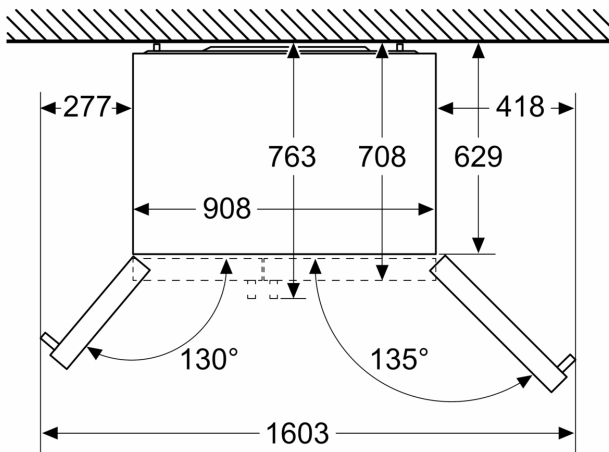

Key features - Fridge section

- 4 height adjustable feet

Dimension and installation

- Dimensions: 178.7 cm H x 90.8 cm W x 70.7 cm D
- Connection value 240 W
- 220 - 240 V

Key features - Freezer section

- 1 x connection hose, 3 x egg tray

**Series 6, American side by side,
178.7 x 90.8 cm, Stainless steel
(with anti-fingerprint)
KAD93VIFPG**

Measurements in mm

Measurements in mm

A	a	b
≤ 600	50	50
600 < A ≤ 650	50	50
650 < A ≤ 700	53	96
> 700	277	418

A: Kitchen cabinet or worktop depth

B: Wall
Drawers can be pulled out with door open to 90°

Drawers can be taken out with door completely opened

measurements in mm

Specifications

A	Front is adjustable from 1783 to 1792
B	Cabinet depth
C	Depth incl. door, without handle
D	Depth incl. door, with handle
E	Water connection to the appliance