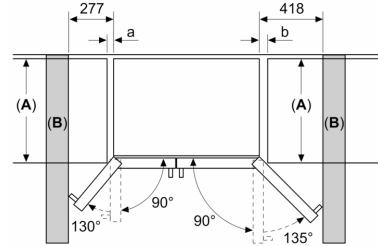

**Key features - Fridge section**

- 4 height adjustable feet

**Dimension and installation**

- Dimensions: 178.7 cm H x 90.8 cm W x 70.7 cm D
- Connection value 240 W
- 220 - 240 V

**Key features - Freezer section**

**Design features**

**Dimension and installation**

**Additional features**

**Performance and Consumption**

- EU19\_EEK\_D: F
- Total Volume : 562 l
- Net Fridge Volume : 371 l
- Net Freezer Volume : 191 l
- Freezing capacity 24h : 11 kg
- Annual Energy Consumption: 404 kWh/a
- Climate Class: SN-T
- EU19\_Fast freezer facility\_D: yes
- Noise Level : 42 dB
- Temperature rise time : EU19\_Temperature rise time\_D: 3 H
- Connection Length (water supply):300 cm

**Series 6, American side by side,  
178.7 x 90.8 cm, Black  
KAD93VBFPG**

Measurements in mm

Measurements in mm

A	a	b
≤ 600	50	50
600 < A ≤ 650	50	50
650 < A ≤ 700	53	96
> 700	277	418

**A:** Kitchen cabinet or worktop depth

**B:** Wall  
Drawers can be pulled out with door open to 90°

Drawers can be taken out with door completely opened

measurements in mm

Specifications	
<b>A</b>	Front is adjustable from 1783 to 1792
<b>B</b>	Cabinet depth
<b>C</b>	Depth incl. door, without handle
<b>D</b>	Depth incl. door, with handle
<b>E</b>	Water connection to the appliance