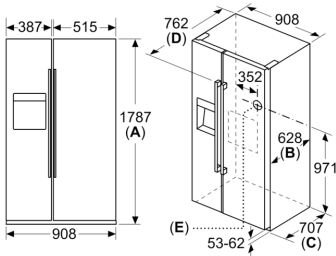

**Key features - Fridge section**

- 4 height adjustable feet

**Dimension and installation**

- Dimensions: 178.7 cm H x 90.8 cm W x 70.7 cm D
- Connection value 240 W
- 220 - 240 V

**Key features - Freezer section**

**Series 6, American side by side,  
178.7 x 90.8 cm, Black  
KAD93VBFPG**

Measurements in mm

Measurements in mm

A	a	b
≤ 600	50	50
600 < A ≤ 650	50	50
650 < A ≤ 700	53	96
> 700	277	418

**A:** Kitchen cabinet or worktop depth

**B:** Wall  
Drawers can be pulled out with door open to 90°

Drawers can be taken out with door completely opened

measurements in mm

Specifications	
<b>A</b>	Front is adjustable from 1783 to 1792
<b>B</b>	Cabinet depth
<b>C</b>	Depth incl. door, without handle
<b>D</b>	Depth incl. door, with handle
<b>E</b>	Water connection to the appliance