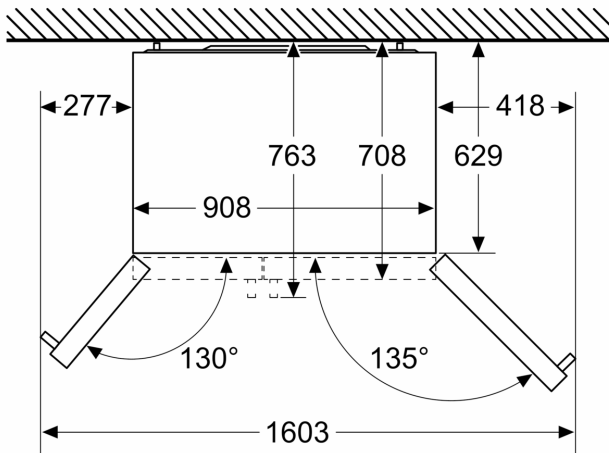

**Key features - Fridge section**

- 4 height adjustable feet

**Dimension and installation**

- Dimensions: 178.7 cm H x 90.8 cm W x 70.7 cm D
- Connection value 240 W
- 220 - 240 V

**Key features - Freezer section**

**Design features**

**Dimension and installation**

**Additional features**

**Performance and Consumption**

- EU19\_EEK\_D: F
- Total Volume : 562 l
- Net Fridge Volume : 371 l
- Net Freezer Volume : 191 l
- Freezing capacity 24h : 11 kg
- Annual Energy Consumption: 404 kWh/a
- Climate Class: SN-T
- EU19\_Fast freezer facility\_D: yes
- Noise Level : 42 dB
- Temperature rise time : EU19\_Temperature rise time\_D: 3 H
- Connection Length (water supply):300 cm

**Series 6, American side by side,  
178.7 x 90.8 cm, Black  
KAD93VBFPG**

Measurements in mm

Measurements in mm

A	a	b
≤ 600	50	50
600 < A ≤ 650	50	50
650 < A ≤ 700	53	96
> 700	277	418

**A:** Kitchen cabinet or worktop depth

**B:** Wall  
Drawers can be pulled out with door open to 90°

Drawers can be taken out with door completely opened

measurements in mm

Specifications	
<b>A</b>	Front is adjustable from 1783 to 1792
<b>B</b>	Cabinet depth
<b>C</b>	Depth incl. door, without handle
<b>D</b>	Depth incl. door, with handle
<b>E</b>	Water connection to the appliance