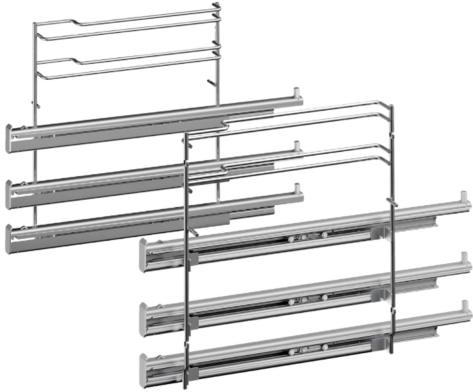

extension rails
HEZ338305

Dimensions of the packed product (HxWxD): 80 x 260 x 420 mm
Pallet dimensions: 105.0 x 80.0 x 120.0
Standard number of units per pallet: 70
Net weight: 2.8 kg
Gross weight: 3.5 kg
EAN code: 4242002328362