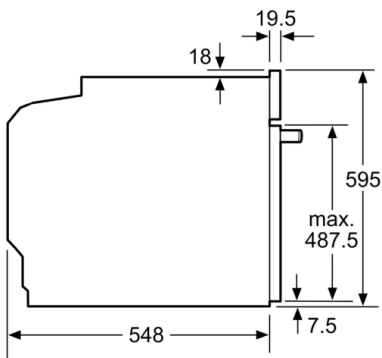

Dimensions : 595 x 594 x 548 mm

Dimensions of the packed product (HxWxD) : 670 x 680 x 670 mm

Control Panel Material : Stainless steel

Door Material : Glass

Net weight : 37.1 kg

Usable volume (of cavity) - cavity 1 : 71 l

Programmes/functions

- Oven with 13 cooking functions heating methods: 4D Hotair, Hotair Gentle, conventional top and bottom heat, conventional heat Gentle, Hotair grilling, full width variable grill, half width grill, pizza function, bottom heat, low temperature cooking, defrost, plate warming, keep warm
- Fast pre-heating function
- Temperature range 30 °C - 275 °C
- Cavity volume: 71 litre capacity
- Integral cooling fan
- 120 cm Cable length
- Total connected load electric: 3.6 KW
- Appliance dimension (hxwxd): 595 mm x 594 mm x 548 mm
- Niche dimension (hxwxd): 585 mm - 595 mm x 560 mm - 568 mm x 550 mm
- Please refer to the dimensions provided in the installation manual
- 1 x grill tray, suit. pyrol. clean., 2 x combination grid, 1 x universal pan

Series 8, built-in oven, 60 x 60 cm, Stainless steel
HBG675BS1B

measurements in mm

Space for appliance connection 320 x 115

measurements in mm

If the appliance will be installed underneath a hob, the following worktop thicknesses (including substructure if necessary) must be taken into account.

Hob type	min. worktop thickness	
	fitted	flush
Induction hob	37 mm	38 mm
Full surface Induction hob	47 mm	48 mm
Gas hob	30 mm	38 mm
Electric hob	27 mm	30 mm

Space for appliance connection 320 x 115

measurements in mm