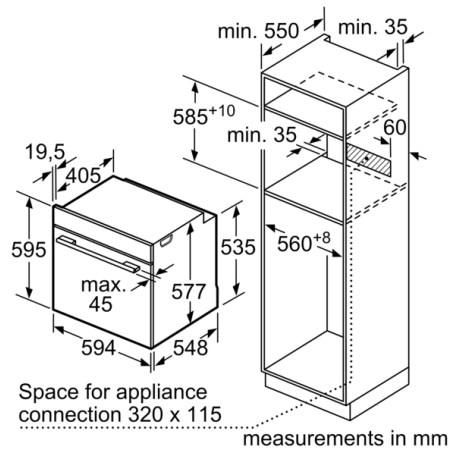

Dimensions : 595 x 594 x 548 mm

Dimensions of the packed product (HxWxD) : 670 x 680 x 670 mm

Control Panel Material : Stainless steel

Door Material : Glass

Net weight : 37.1 kg

Usable volume (of cavity) - cavity 1 : 71 l

Programmes/functions

- Oven with 13 cooking functions heating methods: 4D Hotair, Hotair Gentle, conventional top and bottom heat, conventional heat Gentle, Hotair grilling, full width variable grill, half width grill, pizza function, bottom heat, low temperature cooking, defrost, plate warming, keep warm
- Fast pre-heating function
- Temperature range 30 °C - 275 °C
- Cavity volume: 71 litre capacity
- Integral cooling fan
- 120 cm Cable length
- Total connected load electric: 3.6 KW
- Appliance dimension (hxwxd): 595 mm x 594 mm x 548 mm
- Niche dimension (hxwxd): 585 mm - 595 mm x 560 mm - 568 mm x 550 mm
- Please refer to the dimensions provided in the installation manual
- 1 x grill tray, suit. pyrol. clean., 2 x combination grid, 1 x universal pan

Series 8, built-in oven, 60 x 60 cm, Stainless steel
HBG675BS1B

measurements in mm

Space for appliance connection 320 x 115

measurements in mm

If the appliance will be installed underneath a hob, the following worktop thicknesses (including substructure if necessary) must be taken into account.

Hob type	min. worktop thickness	
	fitted	flush
Induction hob	37 mm	38 mm
Full surface Induction hob	47 mm	48 mm
Gas hob	30 mm	38 mm
Electric hob	27 mm	30 mm

Space for appliance connection 320 x 115

measurements in mm