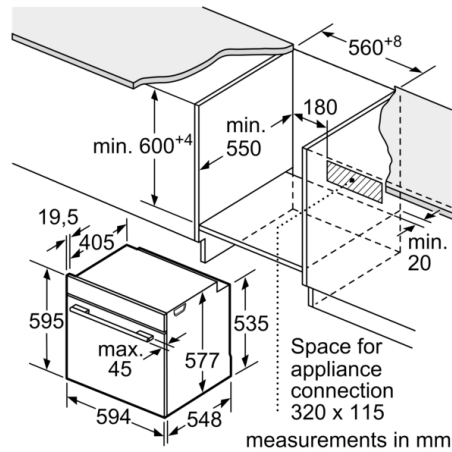

Dimensions : 595 x 594 x 548 mm

Dimensions of the packed product (HxWxD) : 670 x 680 x 670 mm

Control Panel Material : Stainless steel

Door Material : Glass

Net weight : 37.1 kg

Usable volume (of cavity) - cavity 1 : 71 l

Programmes/functions

- Oven with 13 cooking functions heating methods: 4D Hotair, Hotair Gentle, conventional top and bottom heat, conventional heat Gentle, Hotair grilling, full width variable grill, half width grill, pizza function, bottom heat, low temperature cooking, defrost, plate warming, keep warm
- Fast pre-heating function
- Temperature range 30 °C - 275 °C
- Cavity volume: 71 litre capacity
- Integral cooling fan
- 120 cm Cable length
- Total connected load electric: 3.6 KW
- Appliance dimension (hxwxd): 595 mm x 594 mm x 548 mm
- Niche dimension (hxwxd): 585 mm - 595 mm x 560 mm - 568 mm x 550 mm
- Please refer to the dimensions provided in the installation manual
- 1 x grill tray, suit. pyrol. clean., 2 x combination grid, 1 x universal pan

Series 8, built-in oven, 60 x 60 cm, Stainless steel
HBG675BS1B

measurements in mm

Space for appliance connection 320 x 115

measurements in mm

If the appliance will be installed underneath a hob, the following worktop thicknesses (including substructure if necessary) must be taken into account.

Hob type	min. worktop thickness	
	fitted	flush
Induction hob	37 mm	38 mm
Full surface Induction hob	47 mm	48 mm
Gas hob	30 mm	38 mm
Electric hob	27 mm	30 mm

Space for appliance connection 320 x 115

measurements in mm