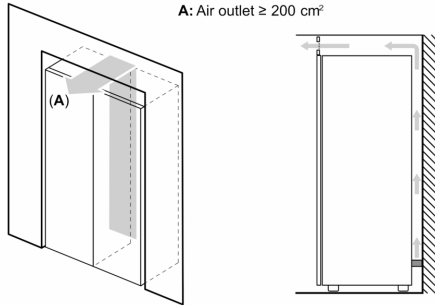

**Series 4, free-standing freezer, 186 x 60 cm, White
GSN36VWFPG**

	a	b	c	d	e	f
KSW36, GSD36	187					
KSV36, KSF36, GSN36, GSV36	186					
KSV33, GSN33, GSV33	176	60	65	58	60	119.5
KSV29, GSN29, GSV29	161					
GSV24	146					
GSN51	161					
GSN54	176	70	78	70	70	142
GSN58	191					

a Height
b Width
c Depth with closed door w/o handle and w/o distance part
d Depth of cabinet w/o distance part
e Width with open door w/o handle
f Depth with open door w/o handle w/o distance part

measurements in cm