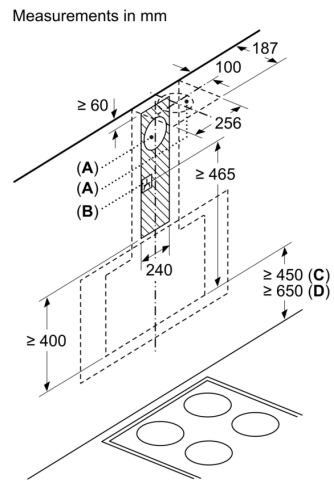

Design

- Chimney extractor hood
- TouchControl
- Electronic control

Performance/technical information

- Suitable for ducted or recirculating operation
- For recirculated extraction recirculating kit or CleanAir recirculating kit (accessory) needed
- Installation system: Wall fixing inclined/flat/cube
- Extraction rate according to EN 61591 max. 431 m³/h
- Noise level according to EN 60704-3 and EN 60704-2-13 at max. normal use exhaust air: 53 dB(A) re 1 pW
- Noise level according to EN 60704-3 and EN 60704-2-13 exhaust air:
 - Max. normal use: 53 dB(A) re 1 pW
 - Intensive: 65 dB(A) re 1 pW
- Noise level according to EN 60704-3 and EN 60704-2-13 at maximum normal setting: extraction rate: 53 dB (A) re 1 pW
- Light Intensity: 238 lux
- Electrical cable length 1.3 m
- Diameter pipe ø 150 mm (ø 120 mm enclosed)
- Dimensions exhaust air (HxWxD): 928-1198 x 890 x 499 mm
- Dimensions recirculating (HxWxD): 988-1258 x 890 x 499 mm
- Dimensions recirculating with CleanAir module (HxWxD):
 - 1118 x 890 x 499 mm - mounting with outer chimney
 - 1188-1458 x 890 x 499 mm - mounting with telescopic chimney

**Series 6, Wall-mounted cooker hood,
90 cm, Clear glass black printed
DWK97JQ60B**

Appliance in circulated air mode
without duct
Circulated air set required

measurements in mm

(1) Position of socket

Note the maximum thickness of the back panel.
measurements in mm