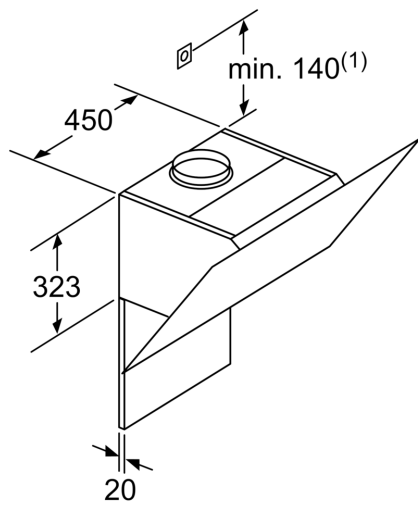

(1) Position of socket

Note the maximum thickness of the back panel.
measurements in mm