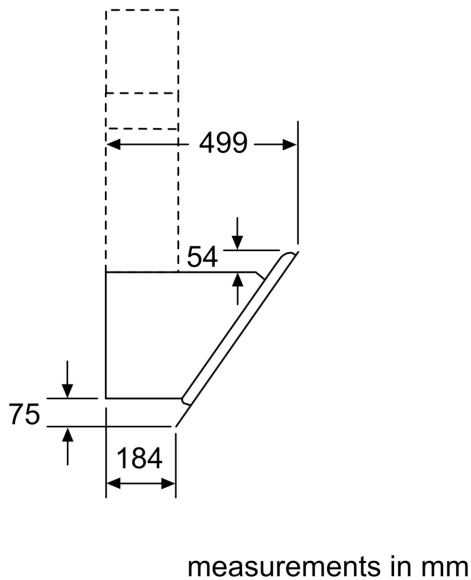

**Series 6, Wall-mounted cooker hood,
90 cm, Clear glass black printed
DWK97JQ60B**

Appliance in circulated air mode
without duct
Circulated air set required

measurements in mm