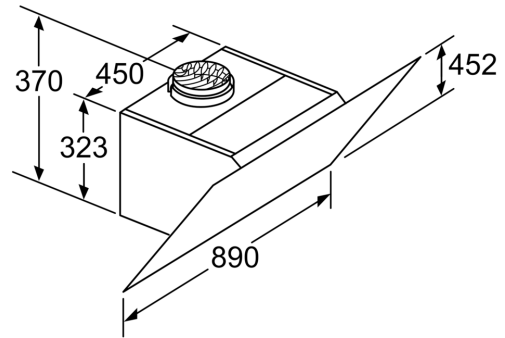

**Series 6, Wall-mounted cooker hood,
90 cm, Clear glass black printed
DWK97JQ60B**

Appliance in circulated air mode
without duct
Circulated air set required

measurements in mm