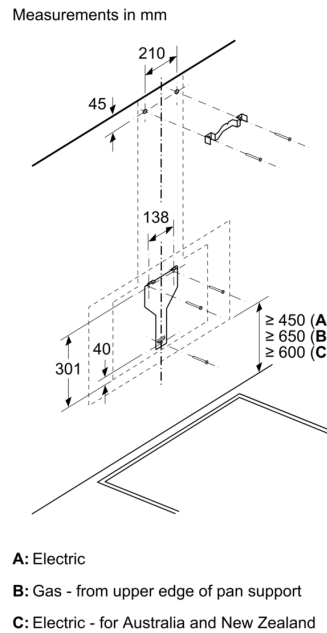

**Series 6, Wall-mounted cooker hood,
90 cm, Clear glass black printed
DWK97JQ60B**

Appliance in circulated air mode
without duct
Circulated air set required

measurements in mm