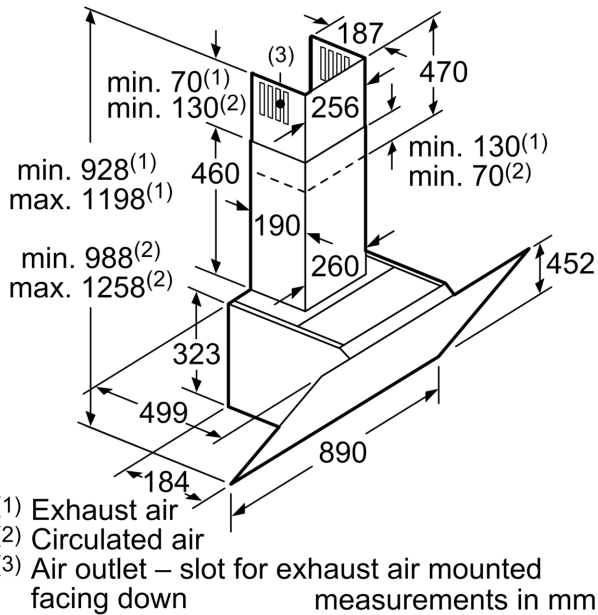

**Series 6, Wall-mounted cooker hood,
90 cm, Clear glass black printed
DWK97JQ60B**

Appliance in circulated air mode
without duct
Circulated air set required

measurements in mm