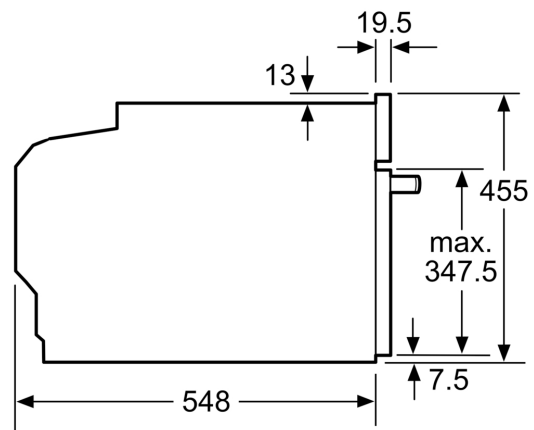

measurements in mm