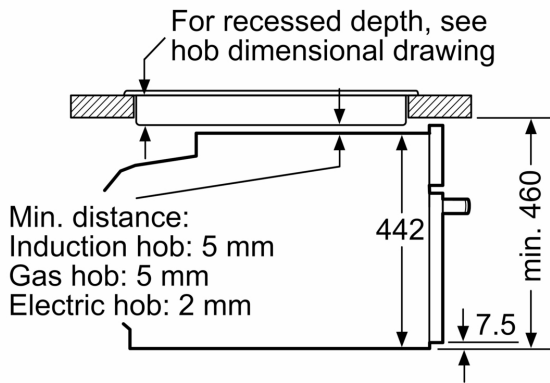

### **Performance/technical information**

- Appliance dimension (hxwx): 455 mm x 594 mm x 548 mm
- Niche dimension (hxwx): 450 mm - 455 mm x 560 mm - 568 mm x 550 mm
- Ventilation requirements – please refer to the installation manual prior to fitting

**Installing two appliances on top of each  
other  
Air exchange**

A: Air inlet  $\geq$  200 cm<sup>2</sup>

measurements in mm

### Installation with a hob.

If the compact appliance will be installed underneath a hob, the following worktop thicknesses (including substructure if necessary) must be taken into account.

measurements in mm