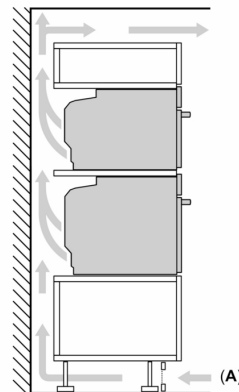

- A: 19.5 mm
- B: Space for appliance connection
  320 x 115 mm
- C: Ventilation space in the base $\geq$
  200 cm²

**Installing two appliances on top of each
other
Air exchange**

A: Air inlet $\geq$ 200 cm²