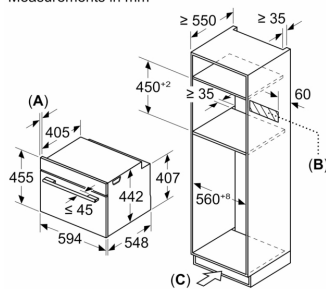

**Series 8, Built-in compact oven with
microwave function, 60 x 45 cm,
Black
CMG7761B1B**

Measurements in mm