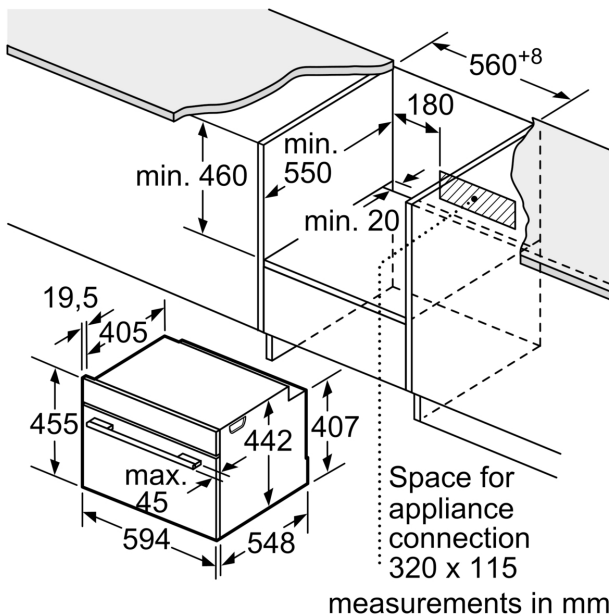

### **Performance/technical information**

- Appliance dimension (hxwx): 455 mm x 594 mm x 548 mm
- Niche dimension (hxwx): 450 mm - 455 mm x 560 mm - 568 mm x 550 mm
- Ventilation requirements – please refer to the installation manual prior to fitting

**Series 8, Built-in compact oven with  
microwave function, 60 x 45 cm,  
Black  
CMG7761B1B**

Measurements in mm

- A: 19.5 mm
- B: Space for appliance connection  
320 x 115 mm
- C: Ventilation space in the base  $\geq$   
200 cm<sup>2</sup>

**Installing two appliances on top of each  
other  
Air exchange**

A: Air inlet  $\geq$  200 cm<sup>2</sup>

measurements in mm

### Installation with a hob.

If the compact appliance will be installed underneath a hob, the following worktop thicknesses (including substructure if necessary) must be taken into account.

measurements in mm