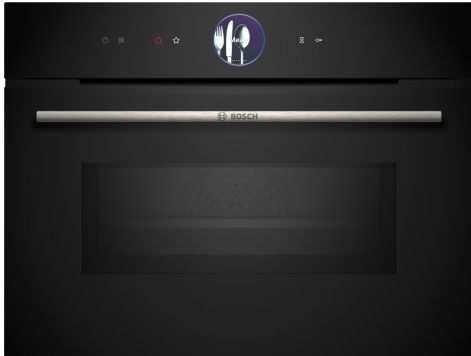

**Series 8, Built-in compact oven with microwave function, 60 x 45 cm, Black  
CMG7761B1B**

**Included accessories**

2 x combination grid, 1 x universal pan, 1 x air fry & grill tray

**Optional accessories**

HEZ629070 Air Fry & Grill tray  
HEZ660050 Cover Strip  
HEZ660060 Strip  
HEZ530000 Half tray

**The compact microwave oven with Digital Control Ring and TFT-touchdisplay: enables you to achieve perfect baking and roasting results very quickly. Home Connect for control via the App.**

- **Digital Control Ring:** simple and intuitive oven control.
- **TFT Touch Display Plus:** intuitive control with the Digital Control Ring and enlarged TFT touchscreen
- **4D Hotair:** even heat distribution for perfect results.
- **Hotair Gentle:** saves energy while baking and roasting.
- **Automatic Switch-off:** stops cooking as soon as the dish is done.