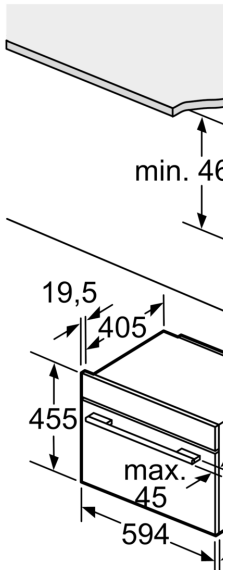

**Series 8, built-in compact oven with
microwave function, 60 x 45 cm,
Stainless steel
CMG633BS1B**

Installation with

Min. distance:
Induction hob: 4 mm
Gas hob: 5 mm
Electric hob: 2 mm

If the compact appliance is installed underneath a hob, the necessary clearances (including necessary) must be observed.

Hob type

- Induction hob
- Full surface Induction hob
- Gas hob
- Electric hob

Space for appliance connection: 320 x 115 mm