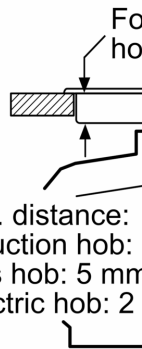

Min. distance:
Induction hob: 4 mm
Gas hob: 5 mm
Electric hob: 2 mm

If the compact appliance is installed underneath a hob, the necessary clearances (including necessary) must be observed.

Hob type

- Induction hob
- Full surface Induction hob
- Gas hob
- Electric hob

Space for appliance connection: 320 x 115 mm