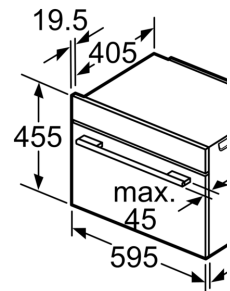

#### **Performance/technical information**

- Cavity volume: 45 litre capacity
- 150 cm Cable Cable length
- Total connected load electric: 3.6 KW
- Nominal voltage: 220 - 240 V
- Appliance dimension (hxwxd): 455 mm x 594 mm x 548 mm
- Niche dimension (hxwxd): 450 mm - 455 mm x 560 mm - 568 mm x 550 mm
- Please refer to the dimensions provided in the installation manual

**Series 8, built-in compact oven with  
microwave function, 60 x 45 cm,  
Stainless steel  
CMG633BS1B**

Installation with

Min. distance:  
Induction hob: 4 mm  
Gas hob: 5 mm  
Electric hob: 2 mm

If the compact appliance is installed underneath a hob, the necessary clearances (including necessary) must be observed.

**Hob type**

- Induction hob
- Full surface Induction hob
- Gas hob
- Electric hob

Space for appliance connection: 320 x 115 mm

Ventilation in the base must be provided.