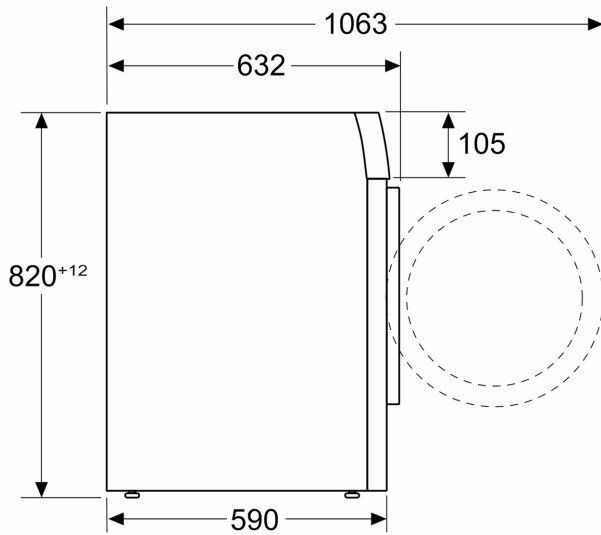

Built-in / Free-standing:	Free-standing
Door opening:	Left
Color / Material body:	White
Length electrical supply cord:	210 cm
Height of the appliance:	845 mm
Dimensions of the product:	845x598x590 mm
Wheels:	No
Net weight:	74.6 kg
Drum volume:	65 l
Door Frame:	Silver-black grey
Noise level - Washing ¹ :	55 dB(A) re 1pW
Connection Rating:	2300 W
Fuse protection:	10 A
Voltage:	220-240 V
Frequency:	50 Hz
Energy Star Qualified:	No
Cord Included:	Yes
Plug type:	GB plug
Length of supply hose (in):	59.05 "
Dimensions of the packed product:	34.27 x 25.70 x 27.23
Net weight:	164.000 lbs
Gross weight:	166.000 lbs
Dimensions of the packed product (HxWxD):	870x653x691 mm
Gross weight:	75.5 kg
Connection Rating:	2300 W
Fuse protection:	10 A
Voltage:	220-240 V
Frequency:	50 Hz
Water protection system:	Multiple water protection
Maximum spin speed:	1400 rpm
Spin speed options:	Variable
Digital countdown indicator:	Yes
Drying progress indicator:	LED-display, LED
Maximum capacity (kg):	8.0 kg
Spin-drying efficiency class of eco 40-60 programme (EU 2017/1369):	B
Airborne acoustical noise emission class (EU 2017/1369):	A

Technical Specification

- Dimensions (H x W x D): 84.5 cm x 59.8 cm x 59.0 cm
- *Exclude door frame or control panel thickness
- can be built-under *built-under top cover will be in metal color, all built-under model codes are for identification purpose only. For product model, please refer to the rating label attached on the

product.

- Appliance depth incl. door: 63.2 cm
- Appliance depth with open door: 106.3 cm
- enter text here
- enter text here
- Dimensions (H x W x D): 82cm x 59.8cm x 59.9cm* (Exclude door frame or control panel thickness)

**Series 6, washing machine, front
loader, 8 kg, 1400 rpm
WUU28480HK**

Measurements in mm

measurements in mm