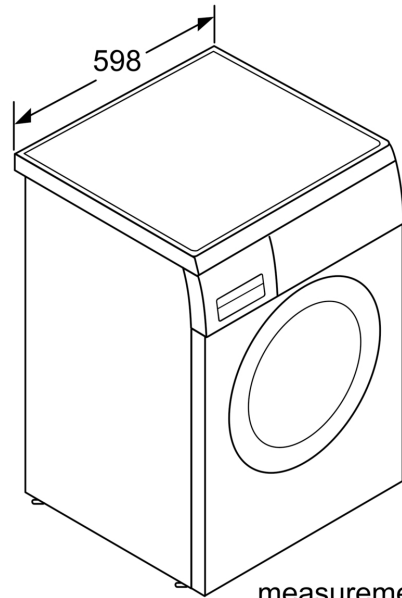

**Series 6, washing machine, front
loader, 8 kg, 1400 rpm
WUU28480HK**

Measurements in mm

measurements in mm