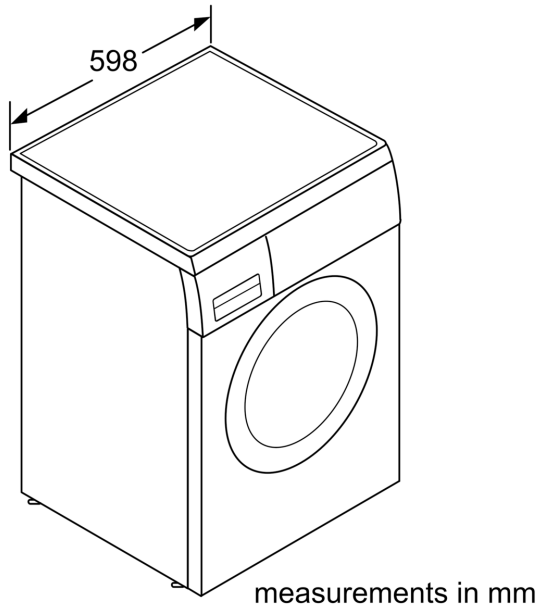

**Series 6, washing machine, front loader, 8 kg, 1400 rpm
WUU28460HK**