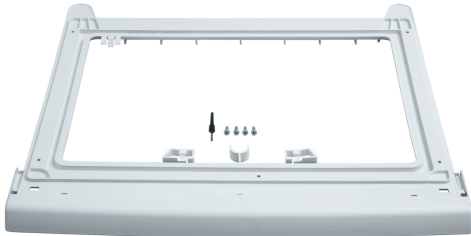

**Stacking kit
WTZ20410**

Dimensions of the packed product (HxWxD): 50 x 560 x 600 mm
Pallet dimensions: 225.0 x 80.0 x 120.0
Standard number of units per pallet: 90
Net weight: 0.6 kg
Gross weight: 0.9 kg