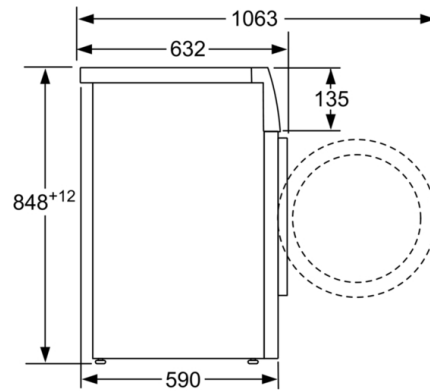

Technical data

Built-in / Free-standing : Free-standing
 Door hinge : Left
 Color / Material body : White
 Length electrical supply cord : 160 cm
 Height for building under : 850.00 mm
 Height of the product : 848 mm
 Dimensions of the product : 848 x 598 x 590 mm
 Wheels : No
 Net weight : 74.845 kg
 Drum volume : 65 l
 Main colour of product : White
 Door Frame : chrome, blackgray
 Color Buttons : chrome, white
 Color Dial : chrome
 Noise level washing : 48 dB(A) re 1 pW
 Connection Rating : 2300 W
 Fuse protection : 10 A
 Voltage : 220-240 V
 Frequency : 50 Hz
 Energy Star Qualified : No
 Cord Included : Yes
 Plug type : GB plug
 Length of drain hose (in) : 59.05
 Length of supply hose (in) : 59.05
 Appliance Dimensions (h x w x d) (inches) : x x
 Dimensions of the packed product : 34.44 x 25.98 x 27.16
 Net weight : 165.000 lbs
 Gross weight : 167.000 lbs
 Length of drain hose : 150.00 cm
 Length of supply hose : 150.00 cm
 Dimensions of the packed product (HxWxD) : 875 x 690 x 660 mm
 Gross weight : 75.8 kg
 Connection Rating : 2300 W
 Fuse protection : 10 A
 Voltage : 220-240 V
 Frequency : 50 Hz
 Approval certificates : CE, VDE
 Water protection system : Aquastop
 Maximum spin speed : 1400 rpm
 Spin speed options : Variable
 Digital countdown indicator : Yes
 Drying progress indicator : LED-display

Technical Specification

- Dimensions (H x W x D): 84.8 cm x 59.8 cm x 59.0 cm
- *Exclude door frame or control panel thickness

**Serie | 8, washing machine, front loader, 9
kg, 1400 rpm
WAW28790HK**

measurements in mm

measurements in mm