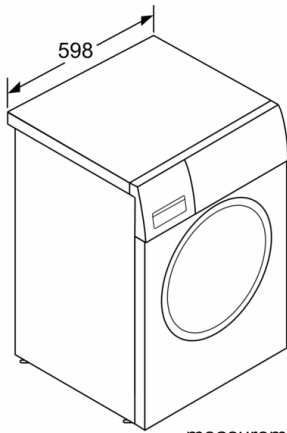

Technical data

Built-in / Free-standing : Free-standing
 Door hinge : Left
 Color / Material body : White
 Length electrical supply cord : 160 cm
 Height for building under : 850.00 mm
 Height of the product : 848 mm
 Dimensions of the product : 848 x 598 x 590 mm
 Wheels : No
 Net weight : 74.845 kg
 Drum volume : 65 l
 Main colour of product : White
 Door Frame : chrome, blackgray
 Color Buttons : chrome, white
 Color Dial : chrome
 Noise level washing : 48 dB(A) re 1 pW
 Connection Rating : 2300 W
 Fuse protection : 10 A
 Voltage : 220-240 V
 Frequency : 50 Hz
 Energy Star Qualified : No
 Cord Included : Yes
 Plug type : GB plug
 Length of drain hose (in) : 59.05
 Length of supply hose (in) : 59.05
 Appliance Dimensions (h x w x d) (inches) : x x
 Dimensions of the packed product : 34.44 x 25.98 x 27.16
 Net weight : 165.000 lbs
 Gross weight : 167.000 lbs
 Length of drain hose : 150.00 cm
 Length of supply hose : 150.00 cm
 Dimensions of the packed product (HxWxD) : 875 x 690 x 660 mm
 Gross weight : 75.8 kg
 Connection Rating : 2300 W
 Fuse protection : 10 A
 Voltage : 220-240 V
 Frequency : 50 Hz
 Approval certificates : CE, VDE
 Water protection system : Aquastop
 Maximum spin speed : 1400 rpm
 Spin speed options : Variable
 Digital countdown indicator : Yes
 Drying progress indicator : LED-display

Technical Specification

- Dimensions (H x W x D): 84.8 cm x 59.8 cm x 59.0 cm
- *Exclude door frame or control panel thickness

**Serie | 8, washing machine, front loader, 9
kg, 1400 rpm
WAW28790HK**

measurements in mm