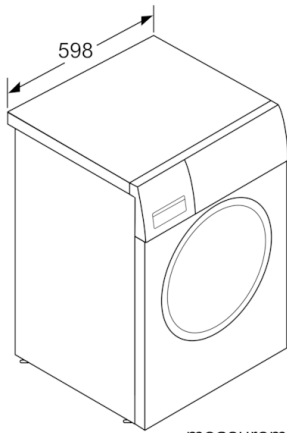

Technical data

Built-in / Free-standing :	Free-standing
Door hinge :	Left
Color / Material body :	White
Length electrical supply cord (cm) :	160
Height for building under :	850.00
Height of the product (mm) :	848
Dimensions of the product (mm) :	848 x 598 x 590
Wheels :	No
Net weight (kg) :	73.574
Drum volume (l) :	65
Main colour of product :	White
Door Frame :	chrome, white
Color Buttons :	white
Noise level washing (dB(A) re 1 pW) :	47
Connection Rating (W) :	2300
Fuse protection (A) :	10
Voltage (V) :	220-240
Frequency (Hz) :	50
Energy Star Qualified :	No
Cord Included :	Yes
Plug type :	GB plug
Length of drain hose (in) :	59.05
Length of supply hose (in) :	59.05
Appliance Dimensions (h x w x d) (inches) :	x x
Dimensions of the packed product (in) :	34.44 x 25.98 x 27.16
Net weight (lbs) :	162.000
Gross weight (lbs) :	165.000
Length of drain hose :	150.00
Length of supply hose :	150.00
Dimensions of the packed product (HxWxD) (mm) :	875 x 690 x 660
Gross weight (kg) :	74.8
Connection Rating (W) :	2300
Fuse protection (A) :	10
Voltage (V) :	220-240
Frequency (Hz) :	50
Approval certificates :	CE, VDE
Water protection system :	Multiple water protection
Spin speed options :	Variable
Digital countdown indicator :	Yes
Drying progress indicator :	LED-display

Technical Specification

- Dimensions (H x W x D): 84.8 cm x 59.8 cm x 59.0 cm
*Include door frame or control panel thickness

**Serie | 8, washing machine, front loader, 9
kg, 1400 rpm
WAW28750GB**

measurements in mm