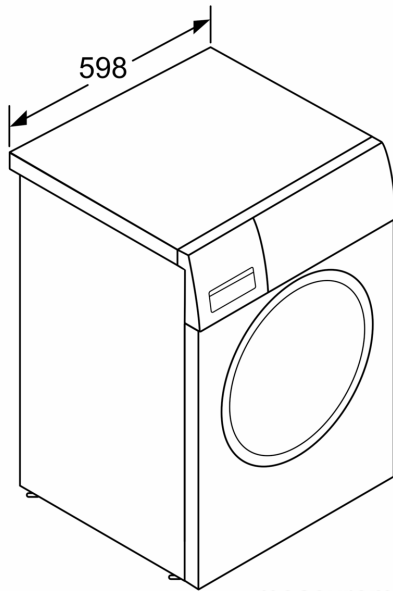

Built-in / Free-standing: Free-standing
 Door hinge: Left
 Color / Material body: White
 Length electrical supply cord: 160.0 cm
 Height of the appliance: 848 mm
 Dimensions of the product: 848 x 598 x 590 mm
 Wheels: No
 Net weight: 72.1 kg
 Drum volume: 65 l
 Door Frame: Chrome, blackgray
 Color Buttons: white
 Noise level washing: 48 dB(A) re 1 pW
 Connection Rating: 2300 W
 Fuse protection: 10 A
 Voltage: 220-240 V
 Frequency: 50 Hz
 Energy Star Qualified: No
 Cord Included: Yes
 Plug type: GB plug
 Length of supply hose (in): 59.05 "
 Dimensions of the packed product: 34.44 x 25.98 x 27.16
 Net weight: 159.000 lbs
 Gross weight: 160.000 lbs
 Length of drain hose: 150.00 cm
 Length of supply hose: 150.00 cm
 Dimensions of the packed product (HxWxD): 875 x 660 x 690 mm
 Gross weight: 72.8 kg
 Connection Rating: 2300 W
 Fuse protection: 10 A
 Voltage: 220-240 V
 Frequency: 50 Hz
 Water protection system: Aquasecure
 Maximum spin speed: 1400 rpm
 Spin speed options: Variable
 Digital countdown indicator: Yes
 Drying progress indicator: LED-display
 Maximum capacity in kg (EU 2017/1369): 9.0 kg

- Drum volume: 65 litres
- Drum interior light
- Magnetic door lock
- iQdrive brushless motor with 10 year warranty
- AntiVibration
- Flow-through sensor
- Eltek hose
- Foam detection system
- Unbalanced load detection
- Childproof
- Buzzer
- Self cleaning detergent drawer

Technical Specification

- Dimensions (H x W x D): 84.8 cm x 59.8 cm x 59.0 cm
- *Exclude door frame or control panel thickness

**Series 8, washing machine, front
loader, 9 kg, 1400 rpm
WAW28480SG**

measurements in mm