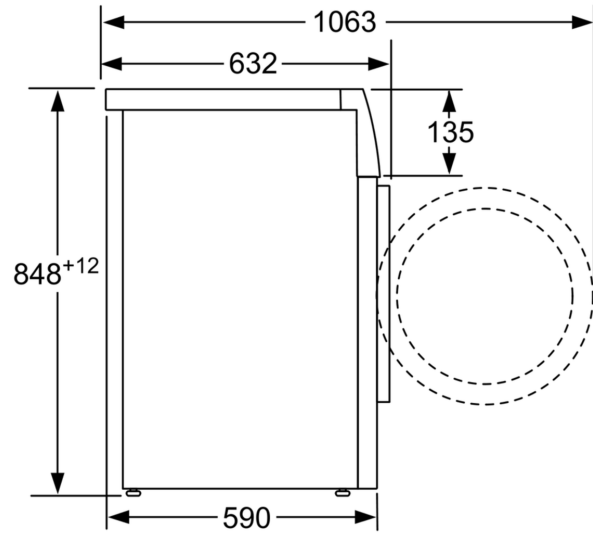

- WMZ20490 Platform with pull-out
- WMZ2200 Floor securing component
- WMZ2381 Extension for cold water inlet /Aquastop
- WMZPW20W Platform with pull-out, washer, cubic

Built-in / Free-standing: Free-standing
 Door opening: Left
 Color / Material body: White
 Length electrical supply cord: 160.0 cm
 Height of the appliance: 848 mm
 Dimensions of the product: 848 x 598 x 590 mm
 Wheels: No
 Net weight: 72.9 kg
 Drum volume: 63 l
 Door Frame: Silver-black grey
 Noise level - Washing: 48 dB(A) re 1 pW
 Connection Rating: 2300 W
 Fuse protection: 10 A
 Voltage: 220-240 V
 Frequency: 50 Hz
 Energy Star Qualified: No
 Cord Included: Yes
 Plug type: GB plug
 Length of supply hose (in): 59.05 "

Dimensions of the packed product: 34.25 x 24.80 x 26.77
 Net weight: 161.000 lbs
 Gross weight: 162.000 lbs
 Length of drain hose: 150.00 cm
 Length of supply hose: 150.00 cm
 Dimensions of the packed product (HxWxD): 870 x 630 x 680 mm
 Gross weight: 73.7 kg
 Connection Rating: 2300 W
 Fuse protection: 10 A
 Voltage: 220-240 V
 Frequency: 50 Hz
 Water protection system: Multiple water protection
 Maximum spin speed: 1400 rpm
 Spin speed options: Variable
 Digital countdown indicator: Yes
 Maximum capacity in kg (EU 2017/1369): 8.0 kg

Technical Specification

- Dimensions (H x W x D): 84.8 cm x 59.8 cm x 59.0 cm
- *Exclude door frame or control panel thickness

**Series 6, washing machine, front loader, 8 kg, 1400 rpm
WAT28799HK**

measurements in mm

measurements in mm