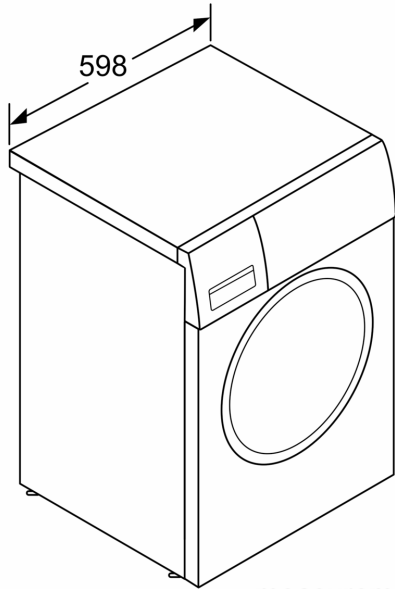

- WMZ20490 Platform with pull-out
- WMZ2200 Floor securing component
- WMZ2381 Extension for cold water inlet /Aquastop
- WMZPW20W Platform with pull-out, washer, cubic

Built-in / Free-standing: Free-standing
 Door opening: Left
 Color / Material body: White
 Length electrical supply cord: 160.0 cm
 Height of the appliance: 848 mm
 Dimensions of the product: 848 x 598 x 590 mm
 Wheels: No
 Net weight: 72.9 kg
 Drum volume: 63 l
 Door Frame: Silver-black grey
 Noise level - Washing: 48 dB(A) re 1 pW
 Connection Rating: 2300 W
 Fuse protection: 10 A
 Voltage: 220-240 V
 Frequency: 50 Hz
 Energy Star Qualified: No
 Cord Included: Yes
 Plug type: GB plug
 Length of supply hose (in): 59.05 "

Dimensions of the packed product: 34.25 x 24.80 x 26.77
 Net weight: 161.000 lbs
 Gross weight: 162.000 lbs
 Length of drain hose: 150.00 cm
 Length of supply hose: 150.00 cm
 Dimensions of the packed product (HxWxD): 870 x 630 x 680 mm
 Gross weight: 73.7 kg
 Connection Rating: 2300 W
 Fuse protection: 10 A
 Voltage: 220-240 V
 Frequency: 50 Hz
 Water protection system: Multiple water protection
 Maximum spin speed: 1400 rpm
 Spin speed options: Variable
 Digital countdown indicator: Yes
 Maximum capacity in kg (EU 2017/1369): 8.0 kg

Technical Specification

- Dimensions (H x W x D): 84.8 cm x 59.8 cm x 59.0 cm
- *Exclude door frame or control panel thickness

**Series 6, washing machine, front loader, 8 kg, 1400 rpm
WAT28799HK**

measurements in mm