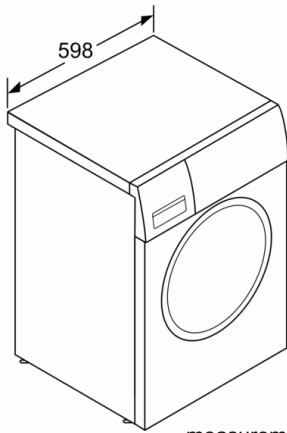

Technical data

Built-in / Free-standing : Free-standing
 Door hinge : Left
 Color / Material body : White
 Length electrical supply cord : 160 cm
 Height for building under : 848.00 mm
 Height of the product : 848 mm
 Dimensions of the product : 848 x 598 x 590 mm
 Wheels : No
 Net weight : 73.3 kg
 Drum volume : 63 l
 Main colour of product : White
 Door Frame : chrome, blackgray
 Noise level washing : 48 dB(A) re 1 pW
 Connection Rating : 2300 W
 Fuse protection : 10 A
 Voltage : 220-240 V
 Frequency : 50 Hz
 Energy Star Qualified : No
 Cord Included : No
 Plug type : GB plug
 Length of drain hose (in) : 59.05
 Length of supply hose (in) : 59.05
 Appliance Dimensions (h x w x d) (inches) : x x
 Dimensions of the packed product : 34.05 x 24.99 x 26.18
 Net weight : 161.000 lbs
 Gross weight : 164.000 lbs
 Length of drain hose : 150.00 cm
 Length of supply hose : 150.00 cm
 Dimensions of the packed product (HxWxD) : 865 x 665 x 635 mm
 Gross weight : 74.2 kg
 Connection Rating : 2300 W
 Fuse protection : 10 A
 Voltage : 220-240 V
 Frequency : 50 Hz
 Approval certificates : CE, VDE
 Water protection system : Aquastop
 Number of Options : 14
 Spin speed options : Variable
 Digital countdown indicator : Yes

Technical Specification

- Dimensions (H x W x D): 84.8 cm x 59.8 cm x 59.0 cm
- *Exclude door frame or control panel thickness

**Serie | 6, washing machine, front loader, 8
kg, 1400 rpm
WAT28791HK**

measurements in mm