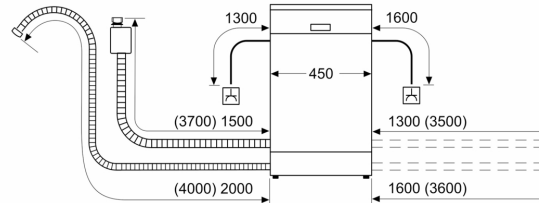

Technical Information:

- Dimensions of the product (HxWxD): 81.5 x 44.8 x 55cm

Display:

- Electronic touch button
- R4 45cm with touchpoints

Function:

- Panel legend: Plain text (english)
- Glass care system

Control:

- Incl. Steam protection plate

**Series 6, fully-integrated dishwasher,
45 cm
SPV6ZMX17E**

measurements in mm

measurements in mm

 socket
 values with extension kit