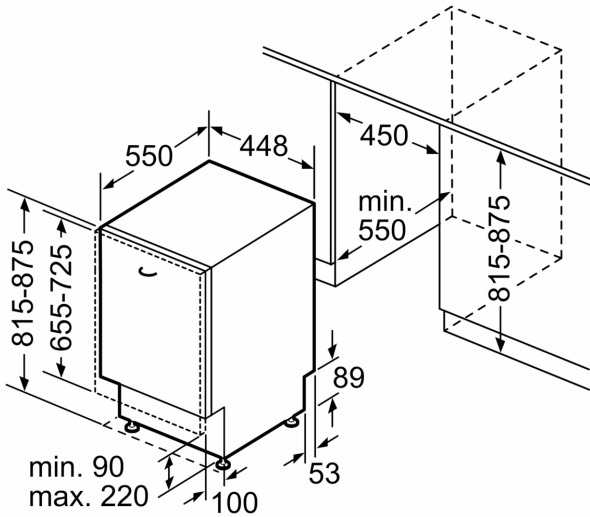

Technical Information:

- Dimensions of the product (HxWxD): 81.5 x 44.8 x 55cm

Display:

- Electronic touch button
- R4 45cm with touchpoints

Function:

- Panel legend: Plain text (english)
- Glass care system

Control:

- Incl. Steam protection plate

**Series 6, fully-integrated dishwasher,
45 cm
SPV6ZMX17E**

measurements in mm

measurements in mm

 socket
 values with extension kit