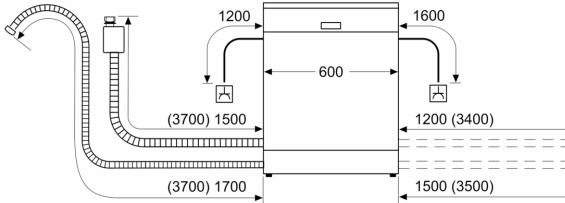

**Series 8, free-standing dishwasher,
60 cm, Brushed steel anti-fingerprint
SMS88UI36E**

measurements in mm

⏏ socket
( ) values with extension kit