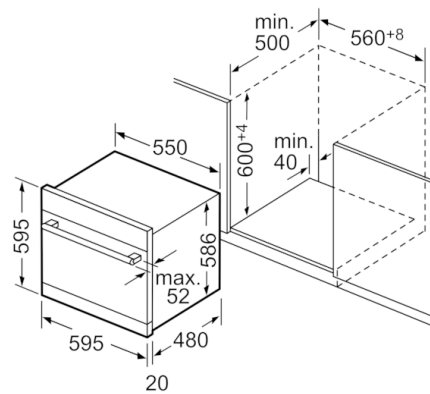

Technical data

Cleaning performance :	A
Water consumption (l) :	9.0
Total annual energy consumption (kWh) 220 days :	158
Total annual water consumption (l) 220 days :	1980
Built-in / Free-standing :	Built-in
Removable top :	No
Door panel options :	Not possible
Height of removable worktop (mm) :	0
Height of the product (mm) :	595
Adjustable feet :	No
Net weight (kg) :	26.450
Gross weight (kg) :	29.0
Current (A) :	10
Voltage (V) :	220-240
Frequency (Hz) :	50; 60
Length electrical supply cord (cm) :	175
Plug type :	Gardy plug w/ earthing
Length inlet hose (cm) :	165
Length outlet hose (cm) :	215
Hidden heating element :	Yes
Water protection system description :	
Triple water protection :	24h
Child safety devices :	Button suspension
Water softener :	Yes
Top basket type :	Normal
Adjustable upper basket :	No
Bottom basket type :	Normal
Cup Shelf :	2
3rd Rack :	None
Cutlery Basket :	Standard
Optional accessories :	
HEZ860050, HEZ860060, SGZ3003, SMZ1051EU, SPZ5100	
Included accessories 2 :	
aquastop Extension, s/s decorative strips	
Number of place settings :	8
Color / Material panel :	Stainless steel
Color / Material body :	Stainless steel
Dimensions of the product (HxWxD) :	595 x 595 x 500
Dimensions of the packed product (HxWxD) (mm) :	685 x 595 x 630

**Serie | 6, built-in modular dishwasher, 60 cm,
Stainless steel
SCE64M65EU**

Nominal lengths:
 AquaStop: 1.65 m Extension: 2.20 m
 Drain hose: 2.25 m AquaStop: 2.20 m
 Mains cable: 1.70 m Drain hose: 2.00 m

measurements in mm

measurements in mm

measurements in mm