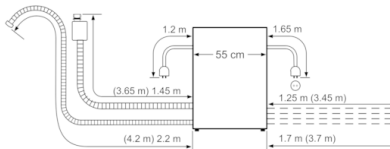

Technical data

Cleaning performance :	A
Water consumption (l) :	9.0
Total annual energy consumption (kWh) 220 days :	158
Total annual water consumption (l) 220 days :	1980
Built-in / Free-standing :	Built-in
Removable top :	No
Door panel options :	Not possible
Height of removable worktop (mm) :	0
Height of the product (mm) :	595
Adjustable feet :	No
Net weight (kg) :	26.450
Gross weight (kg) :	29.0
Current (A) :	10
Voltage (V) :	220-240
Frequency (Hz) :	50; 60
Length electrical supply cord (cm) :	175
Plug type :	Gardy plug w/ earthing
Length inlet hose (cm) :	165
Length outlet hose (cm) :	215
Hidden heating element :	Yes
Water protection system description :	
Triple water protection :	24h
Child safety devices :	Button suspension
Water softener :	Yes
Top basket type :	Normal
Adjustable upper basket :	No
Bottom basket type :	Normal
Cup Shelf :	2
3rd Rack :	None
Cutlery Basket :	Standard
Optional accessories :	
HEZ860050, HEZ860060, SGZ3003, SMZ1051EU, SPZ5100	
Included accessories 2 :	
aquastop Extension, s/s decorative strips	
Number of place settings :	8
Color / Material panel :	Stainless steel
Color / Material body :	Stainless steel
Dimensions of the product (HxWxD) :	595 x 595 x 500
Dimensions of the packed product (HxWxD) (mm) :	685 x 595 x 630

**Serie | 6, built-in modular dishwasher, 60 cm,
Stainless steel
SCE64M65EU**

Nominal lengths:
 AquaStop: 1.65 m Extension: 2.20 m
 Drain hose: 2.25 m AquaStop: 2.20 m
 Mains cable: 1.70 m Drain hose: 2.00 m