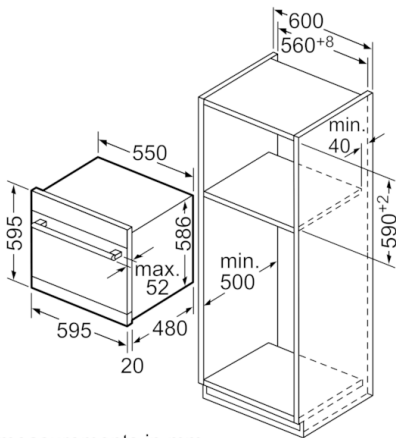

measurements in mm