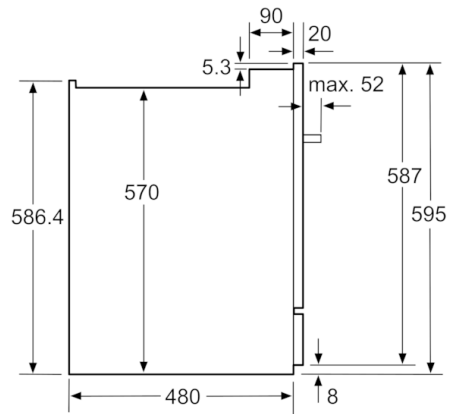

**Serie | 6, built-in modular dishwasher, 60 cm,
Stainless steel
SCE64M65EU**

Nominal lengths:
 AquaStop: 1.65 m Extension: 2.20 m
 Drain hose: 2.25 m AquaStop: 2.20 m
 Mains cable: 1.70 m Drain hose: 2.00 m

measurements in mm

measurements in mm

measurements in mm