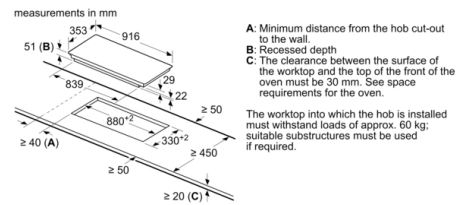

**Serie | 6, induction hob, 90 cm, Black
PXX275FC1E****Technical data**

Product name/family : Cooking zone ceramic
Construction type : Built-in
Energy input : Electric
Total number of positions that can be used at the same time : 4
Required niche size for installation (HxWxD) : 51 x 880-880 x 330-330 mm
Width of the appliance : 916 mm
Dimensions : 51 x 916 x 353 mm
Dimensions of the packed product (HxWxD) : 126 x 1031 x 472 mm
Net weight : 14.6 kg
Gross weight : 15.8 kg
Residual heat indicator : Separate
Location of control panel : Hob front
Basic surface material : Ceramic
Color of surface : Black
Approval certificates : AENOR, CE
Length electrical supply cord : 110 cm
Sealed Burners : No
Heating with booster : All
Power of 2nd heating element (kW) : 3.3 kW
Power of heating element (kW in boost) : [3.7] kW : 3.7 kW
Power of 6th heating element (kW in boost) : 3.7 kW
Connection Rating : 7400 W
Voltage : 220-240 V
Frequency : 60; 50 Hz
Main colour of product : Black
Energy input : Electric
Approval certificates : AENOR, CE
Plug type : no plug
Appliance Dimensions (h x w x d) (in) : + x x
Dimensions of the packed product : 4.96 x 18.58 x 40.59
Net weight : 32.000 lbs
Gross weight : 35.000 lbs
Total number of positions that can be used at the same time : 4
Length electrical supply cord : 110 cm
Required niche size for installation (HxWxD) : 51 x 880-880 x 330-330 mm
Dimensions : 51 x 916 x 353 mm
Dimensions of the packed product (HxWxD) : 126 x 1031 x 472 mm
Net weight : 14.6 kg
Gross weight : 15.8 kg

Technical Information:

- Connected load: 7.4 KW

Environment & safety:

- Digital 2 stage residual heat indicator

Dimensions (H x W x D):

- 51 x 916 x 353 mm

Cut out Dimensions (W x D):

- 880 mm x 330 mm

Serie | 6, induction hob, 90 cm, Black PXX275FC1E

①
Ventilation gap must
be present

All measurements in mm

①
Ventilation gap must
be present.

Measurements in mm