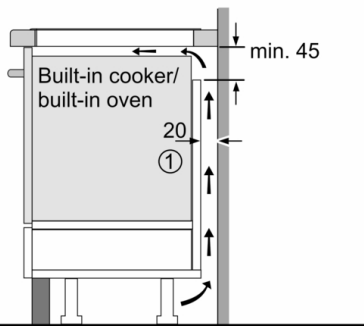

**Serie | 6, induction hob, 90 cm, Black
PXX275FC1E****Technical data**

Product name/family : Cooking zone ceramic
Construction type : Built-in
Energy input : Electric
Total number of positions that can be used at the same time : 4
Required niche size for installation (HxWxD) : 51 x 880-880 x 330-330 mm
Width of the appliance : 916 mm
Dimensions : 51 x 916 x 353 mm
Dimensions of the packed product (HxWxD) : 126 x 1031 x 472 mm
Net weight : 14.6 kg
Gross weight : 15.8 kg
Residual heat indicator : Separate
Location of control panel : Hob front
Basic surface material : Ceramic
Color of surface : Black
Approval certificates : AENOR, CE
Length electrical supply cord : 110 cm
Sealed Burners : No
Heating with booster : All
Power of 2nd heating element (kW) : 3.3 kW
Power of heating element (kW in boost) : [3.7] kW : 3.7 kW
Power of 6th heating element (kW in boost) : 3.7 kW
Connection Rating : 7400 W
Voltage : 220-240 V
Frequency : 60; 50 Hz
Main colour of product : Black
Energy input : Electric
Approval certificates : AENOR, CE
Plug type : no plug
Appliance Dimensions (h x w x d) (in) : + x x
Dimensions of the packed product : 4.96 x 18.58 x 40.59
Net weight : 32.000 lbs
Gross weight : 35.000 lbs
Total number of positions that can be used at the same time : 4
Length electrical supply cord : 110 cm
Required niche size for installation (HxWxD) : 51 x 880-880 x 330-330 mm
Dimensions : 51 x 916 x 353 mm
Dimensions of the packed product (HxWxD) : 126 x 1031 x 472 mm
Net weight : 14.6 kg
Gross weight : 15.8 kg

Technical Information:

- Connected load: 7.4 KW

Environment & safety:

- Digital 2 stage residual heat indicator

Dimensions (H x W x D):

- 51 x 916 x 353 mm

Cut out Dimensions (W x D):

- 880 mm x 330 mm

Serie | 6, induction hob, 90 cm, Black PXX275FC1E

①
Ventilation gap must
be present

All measurements in mm

①
Ventilation gap must
be present.

Measurements in mm