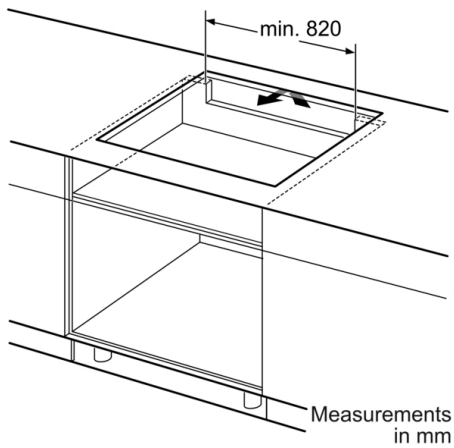

**Serie | 6, induction hob, 90 cm, Black
PXX275FC1E****Technical data**

Product name/family : Cooking zone ceramic
Construction type : Built-in
Energy input : Electric
Total number of positions that can be used at the same time : 4
Required niche size for installation (HxWxD) : 51 x 880-880 x 330-330 mm
Width of the appliance : 916 mm
Dimensions : 51 x 916 x 353 mm
Dimensions of the packed product (HxWxD) : 126 x 1031 x 472 mm
Net weight : 14.6 kg
Gross weight : 15.8 kg
Residual heat indicator : Separate
Location of control panel : Hob front
Basic surface material : Ceramic
Color of surface : Black
Approval certificates : AENOR, CE
Length electrical supply cord : 110 cm
Sealed Burners : No
Heating with booster : All
Power of 2nd heating element (kW) : 3.3 kW
Power of heating element (kW in boost) : [3.7] kW : 3.7 kW
Power of 6th heating element (kW in boost) : 3.7 kW
Connection Rating : 7400 W
Voltage : 220-240 V
Frequency : 60; 50 Hz
Main colour of product : Black
Energy input : Electric
Approval certificates : AENOR, CE
Plug type : no plug
Appliance Dimensions (h x w x d) (in) : + x x
Dimensions of the packed product : 4.96 x 18.58 x 40.59
Net weight : 32.000 lbs
Gross weight : 35.000 lbs
Total number of positions that can be used at the same time : 4
Length electrical supply cord : 110 cm
Required niche size for installation (HxWxD) : 51 x 880-880 x 330-330 mm
Dimensions : 51 x 916 x 353 mm
Dimensions of the packed product (HxWxD) : 126 x 1031 x 472 mm
Net weight : 14.6 kg
Gross weight : 15.8 kg

Technical Information:

- Connected load: 7.4 KW

Environment & safety:

- Digital 2 stage residual heat indicator

Dimensions (H x W x D):

- 51 x 916 x 353 mm

Cut out Dimensions (W x D):

- 880 mm x 330 mm

Serie | 6, induction hob, 90 cm, Black PXX275FC1E

①
Ventilation gap must
be present

All measurements in mm

①
Ventilation gap must
be present.

Measurements in mm