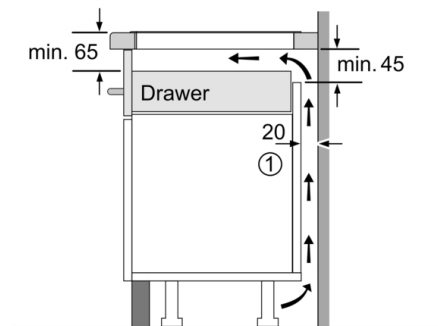

**Serie | 6, induction hob, 90 cm, Black
PXX275FC1E****Technical data**

Product name/family : Cooking zone ceramic
Construction type : Built-in
Energy input : Electric
Total number of positions that can be used at the same time : 4
Required niche size for installation (HxWxD) : 51 x 880-880 x 330-330 mm
Width of the appliance : 916 mm
Dimensions : 51 x 916 x 353 mm
Dimensions of the packed product (HxWxD) : 126 x 1031 x 472 mm
Net weight : 14.6 kg
Gross weight : 15.8 kg
Residual heat indicator : Separate
Location of control panel : Hob front
Basic surface material : Ceramic
Color of surface : Black
Approval certificates : AENOR, CE
Length electrical supply cord : 110 cm
Sealed Burners : No
Heating with booster : All
Power of 2nd heating element (kW) : 3.3 kW
Power of heating element (kW in boost) : [3.7] kW : 3.7 kW
Power of 6th heating element (kW in boost) : 3.7 kW
Connection Rating : 7400 W
Voltage : 220-240 V
Frequency : 60; 50 Hz
Main colour of product : Black
Energy input : Electric
Approval certificates : AENOR, CE
Plug type : no plug
Appliance Dimensions (h x w x d) (in) : + x x
Dimensions of the packed product : 4.96 x 18.58 x 40.59
Net weight : 32.000 lbs
Gross weight : 35.000 lbs
Total number of positions that can be used at the same time : 4
Length electrical supply cord : 110 cm
Required niche size for installation (HxWxD) : 51 x 880-880 x 330-330 mm
Dimensions : 51 x 916 x 353 mm
Dimensions of the packed product (HxWxD) : 126 x 1031 x 472 mm
Net weight : 14.6 kg
Gross weight : 15.8 kg

Technical Information:

- Connected load: 7.4 KW

Environment & safety:

- Digital 2 stage residual heat indicator

Dimensions (H x W x D):

- 51 x 916 x 353 mm

Cut out Dimensions (W x D):

- 880 mm x 330 mm

Serie | 6, induction hob, 90 cm, Black PXX275FC1E

①
Ventilation gap must
be present

All measurements in mm

①
Ventilation gap must
be present.

Measurements in mm