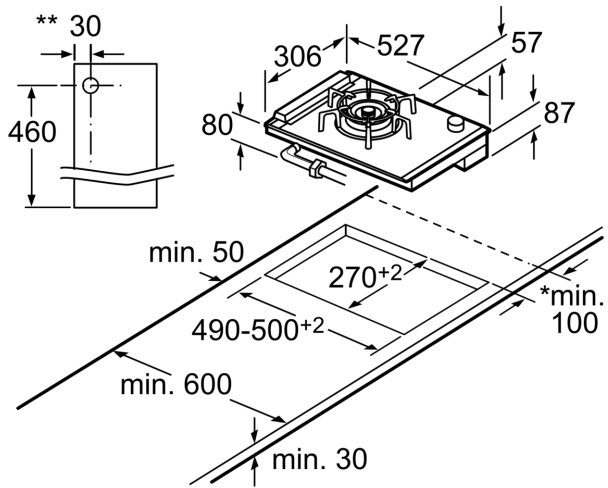

**Series 8, Domino Gas hob, 30 cm,
Ceramic, Black
PRA326B92X**

The Towngas wok hob of the Domino programme: cook like a pro over an especially powerful flame.

Product name/family: Vario/Domino gas hob w control
 Built-in / Free-standing: Built-in
 Energy input: Gas
 Total number of positions that can be used at the same time: 1
 Min. required niche size for installation (HxWxD): 87 x 270 x 490-500 mm
 Width of the appliance: 306 mm
 Dimensions: 59 x 306 x 527 mm
 Dimensions of the packed product (HxWxD): 200 x 385 x 595 mm
 Net weight: 8.7 kg
 Gross weight: 9.6 kg
 Residual heat indicator: without
 Location of control panel: Front
 Basic surface material: Ceramic
 Color of surface: Black, Alu
 Color of frame: Black, Alu
 Length electrical supply cord: 100.0 cm
 Connection Rating: 1 W
 Gas connection rating: 6000 W
 Fuse protection: 6 A
 Voltage: 220-240 V
 Frequency: 50 Hz
 Included accessories: 1 x WOK attachment ring

- Connecting cable 1 m with plug

Dimensions (H x W x D):

- 87x306x527 mm
- Min. worktop thickness: 30 mm

Cut out Dimensions (W x D):

- 270 mm x 490 mm

**Series 8, Domino Gas hob, 30 cm,
Ceramic, Black
PRA326B92X**

- * Minimum distance from the hob cut-out to the wall
 - ** Position of the gas connection in the cut-out
- Measurements in mm