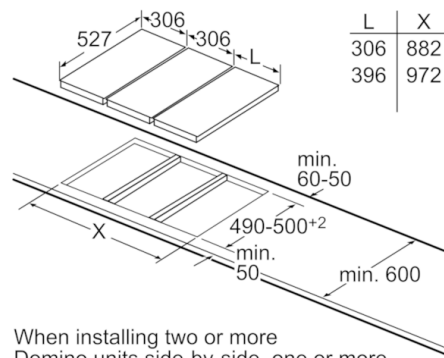

### **Dimensions (H x W x D):**

- 235 x 306 x 527 mm
- Min. worktop thickness: 30 mm

### **Cut out Dimensions (W x D):**

- 270 mm x 490 mm

## Serie | 2, Domino Grill, 30 cm PKU375CA1E

When installing a Domino unit right next to a hob, an assembly kit (HEZ394301) is required.

Measurements in mm

When installing two or more Domino units side-by-side, one or more assembly kits are required (2 units = 1 assembly kit, 3 units = 2 assembly kits, etc).