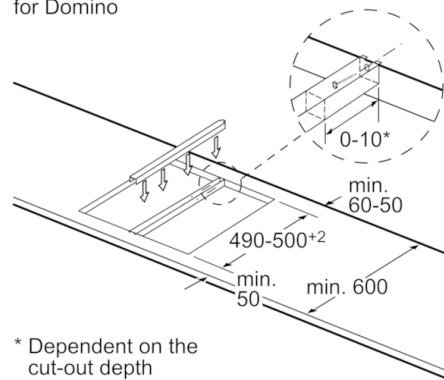

### **Dimensions (H x W x D):**

- 235 x 306 x 527 mm
- Min. worktop thickness: 30 mm

### **Cut out Dimensions (W x D):**

- 270 mm x 490 mm

## Serie | 2, Domino Grill, 30 cm PKU375CA1E

When installing a Domino unit right next to a hob, an assembly kit (HEZ394301) is required.

Measurements in mm

When installing two or more Domino units side-by-side, one or more assembly kits are required (2 units = 1 assembly kit, 3 units = 2 assembly kits, etc).

\* Dependent on the cut-out depth

Measurements in mm

When installing two Domino units right next to a hob, two assembly kits (HEZ394301) are required.

Measurements in mm

Picture for the table Domino combination possibilities with corresponding devices and cutout dimensions