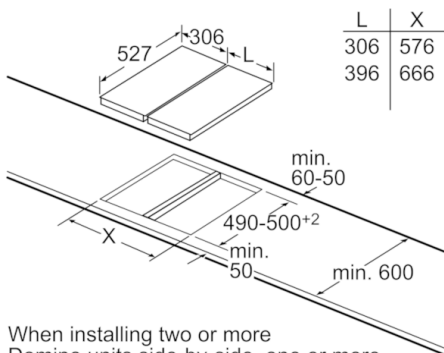

When installing two or more Domino units side-by-side, one or more assembly kits are required (2 units = 1 assembly kit, 3 units = 2 assembly kits, etc).

Measurements in mm

Assembly kit (HEZ394301)
for Domino