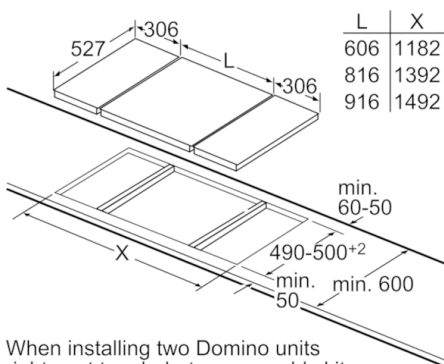

### **Cut out Dimensions (W x D):**

- 270 mm x 490 mm

Measurements in mm

When installing two or more Domino units side-by-side, one or more assembly kits are required (2 units = 1 assembly kit, 3 units = 2 assembly kits, etc).

Measurements in mm

Assembly kit (HEZ394301)  
for Domino

\* Dependent on the cut-out depth

Measurements in mm

When installing two Domino units right next to a hob, two assembly kits (HEZ394301) are required.

Measurements in mm

Picture for the table Domino combination possibilities with corresponding devices and cutout dimensions

## Serie | 2, Domino Grill, 30 cm PKU375CA1E

measurements in mm  
Domino combination options with  
corresponding appliance and cut-out dimensions

Width category:  
Appliance width:

	A	B	C	D	L	X
2x30	306	306	-	-	612	<b>576</b>
1x30, 1x40	306	396	-	-	702	<b>666</b>
1x30, 1x60	306	606	-	-	912	<b>876</b>
1x30, 1x70*	306	710	-	-	1016	<b>980</b>
1x30, 1x80	306	816	-	-	1122	<b>1086</b>
1x30, 1x90	306	916	-	-	1222	<b>1186</b>
2x40	396	396	-	-	792	<b>756</b>
1x40, 1x60	396	606	-	-	1002	<b>966</b>
1x40, 1x70*	396	710	-	-	1106	<b>1070</b>
1x40, 1x80	396	816	-	-	1212	<b>1176</b>
1x40, 1x90	396	916	-	-	1312	<b>1276</b>
3x30	306	306	306	-	918	<b>882</b>
2x30, 1x40	306	306	396	-	1008	<b>972</b>
2x30, 1x60	306	306	606	-	1218	<b>1182</b>
2x30, 1x70*	306	306	710	-	1322	<b>1286</b>
2x30, 1x80	306	306	816	-	1428	<b>1392</b>
2x30, 1x90	306	306	916	-	1528	<b>1492</b>
1x30, 2x40	306	396	396	-	1098	<b>1062</b>
1x30, 1x40, 1x60	306	396	606	-	1308	<b>1272</b>
1x30, 1x40, 1x70*	306	396	710	-	1412	<b>1376</b>
1x30, 1x40, 1x80	306	396	816	-	1518	<b>1482</b>
1x30, 1x40, 1x90	306	396	916	-	1618	<b>1582</b>
2x40, 1x60	396	396	606	-	1398	<b>1362</b>
4x30	306	306	306	306	1224	<b>1188</b>
3x30, 1x40	306	306	306	396	1314	<b>1278</b>
1x30, 1x75	306	750	-	-	1056	<b>1020</b>
1x40, 1x75	396	750	-	-	1146	<b>1110</b>
2x30, 1x75	306	306	750	-	1362	<b>1326</b>
1x30, 1x40, 1x75	306	396	750	-	1452	<b>1416</b>