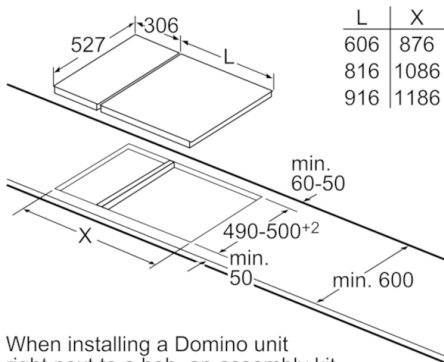

Serie | 2, Domino Grill, 30 cm PKU375CA1E

When installing a Domino unit right next to a hob, an assembly kit (HEZ394301) is required.

Measurements in mm