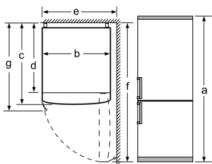

- Visual and acoustic Warning System

**Supplied accessories**

**Serie | 4, Set of free-standing bottom freezer and exchangeable colored door front, 186 x 60 cm**  
**KVN36IX3BK**

If the appliance is fitted directly to the wall, all of the drawers can be pulled out fully.  
 \* With and without external handle.

Appliance name	A	B	C	D
KGN33, 36, 39, 46, 49	0/65	20	590	125
KGF39, 49	0/65	20	590	125

Dimension A:  
 In models with vertical integrated handles, in order to open easily, a minimum distance of 65 mm is needed.

measurements in mm

Appliance name	a	b	c	d	e	f	g
KGN36 (Inner handle)	1860	600	660	590	600	1210	660
KGN36 (Outer handle)	1860	600	660	590	640	1210	700

Specification
a Height
b Width
c Depth with door closed, without handle
d Cabinet depth
e Width with door opened to 90°
f Depth with door opened
g Depth with door closed, with handle