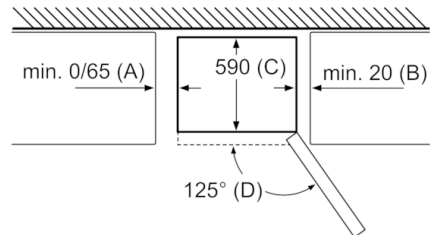

- Visual and acoustic Warning System

**Supplied accessories**

**Serie | 4, Set of free-standing bottom freezer and exchangeable colored door front, 186 x 60 cm**  
**KVN36IX3BK**

If the appliance is fitted directly to the wall, all of the drawers can be pulled out fully.  
 \* With and without external handle.

Appliance name	A	B	C	D
KGN33, 36, 39, 46, 49	0/65	20	590	125
KGF39, 49	0/65	20	590	125

Dimension A:  
 In models with vertical integrated handles, in order to open easily, a minimum distance of 65 mm is needed.

measurements in mm

Appliance name	a	b	c	d	e	f	g
KGN36 (Inner handle)	1860	600	660	590	600	1210	660
KGN36 (Outer handle)	1860	600	660	590	640	1210	700

Specification
a Height
b Width
c Depth with door closed, without handle
d Cabinet depth
e Width with door opened to 90°
f Depth with door opened
g Depth with door closed, with handle