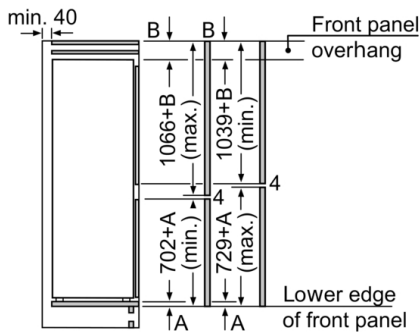

Freezer section

- NoFrost
- Net freezer capacity: 67 litres
- Freezing capacity: 8 kg in 24 hours
- Storage time in power failure: 13 H
- 3 transparent freezer drawers, including 1 bigBox
- Freezing calendar

Appliance Dimension

- Dimensions: 177.2 cm (H) x 55.8 cm (W) x 54.5 cm (D)

Technical information

- Right hinged door, reversible door
- Connected load: 90 W
- 220 - 240 V

Serie | 6, built-in fridge-freezer with freezer at bottom, 177.2 x 55.8 cm, flat hinge KIN86AF31K

The specified unit door dimensions are valid for a door gap of 4 mm.

measurements in mm

measurements in mm
Recommended gap dimensions for flat hinges

	F	R	X
16-19	0-3	2.5	
	0-1	3	
20	2-3	2.5	
	0-1	3	
21	2-3	2.5	
	0	4	
22	1	3.5	
	2-3	3	