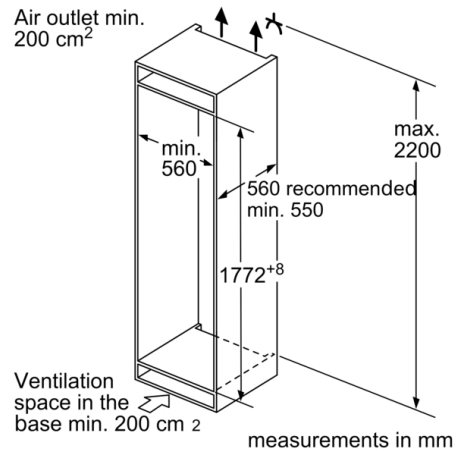

Fridge section

- Net fridge capacity: 187 litres
- 5 glass shelves (4 height adjustable), of which 1 divisible varioShelf, Extendable glass shelf
- 5 door bins include Dairy compartment
- 1 VitaFresh plus drawer with humidity control - Fruits and vegetables retain vitamins and stay fresh up to 2 times longer.

Freezer section

- NoFrost
- Net freezer capacity: 67 litres
- Freezing capacity: 8 kg in 24 hours
- Storage time in power failure: 13 H
- 3 transparent freezer drawers, including 1 bigBox
- Freezing calendar

Appliance Dimension

- Dimensions: 177.2 cm (H) x 55.8 cm (W) x 54.5 cm (D)

Technical information

- Right hinged door, reversible door
- Connected load: 90 W
- 220 - 240 V

Serie | 6, built-in fridge-freezer with freezer at bottom, 177.2 x 55.8 cm, flat hinge KIN86AF31K

The specified unit door dimensions are valid for a door gap of 4 mm.

measurements in mm

measurements in mm
Recommended gap dimensions for flat hinges

	F	R	X
16-19	0-3	2.5	
	0-1	3	
20	2-3	2.5	
	0-1	3	
21	2-3	2.5	
	0	4	
22	1	3.5	
	2-3	3	